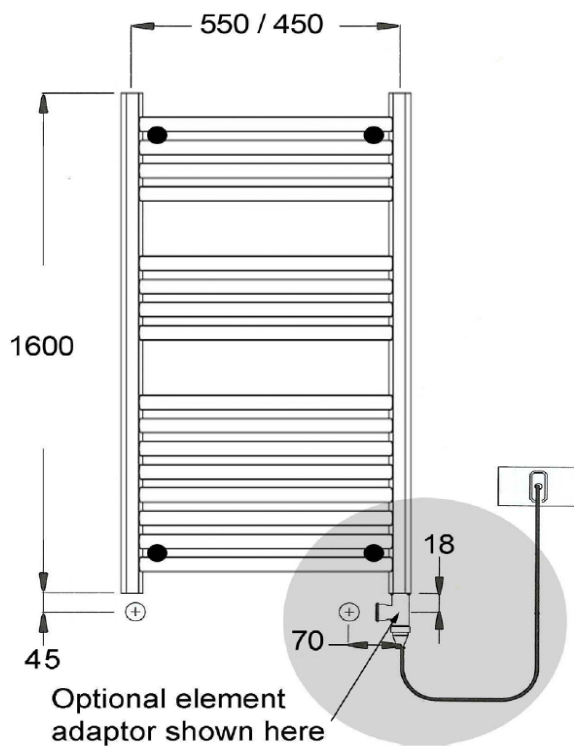

Lazzarini Electric Heated Towel Rail 240V

RTM500160

Electric Towel Rail 240V 1600 x 500mm Chrome

Lazzarini heated towel rails from Italy provide both a place to hang and dry towels but also provide radiated heat for bathroom comfort. The horizontal bars have a slightly curved round tube profile to assist hanging the towels over them. They are made of high quality steel and protected with a thick layer of hard chrome plating.

Max. Operating Pressure: 7bar

Test Pressure: 10bar

Max. Operating Temperature: 110°C

CARE AND USE

Bathroom Accessories

All finishes are smooth, abrasion resistant, corrosion resistant, fade-proof and easy to clean. All finishes are super hard wearing surfaces that won't chip, peel or tarnish with normal use. All surfaces should be regularly wiped clean with non scouring, neutral wash solutions.

LIMITED PRODUCT WARRANTIES

To be read in conjunction with and subject to all terms and conditions contained in the Waterware 'Producer Statement' available on-line (<http://www.waterware.co.nz/media-downloads>) From date of purchase, Waterware Services warrants products from the following categories to be free from manufacturing defect subject to exclusions (if applicable):

Category	Domestic Installations	Commercial Installations	Exclusions	Wels
Towel rails	5 years parts and labour	1 years parts and labour	None	Not required