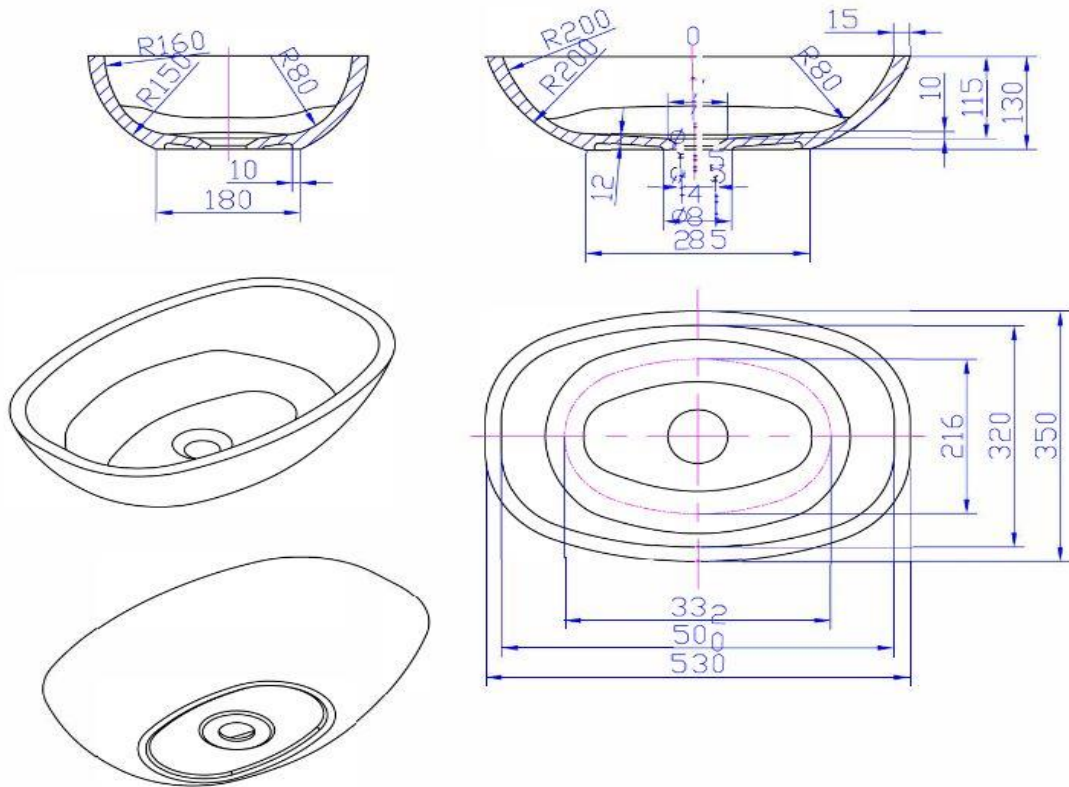

Note: Klikclak wastes are sold separately