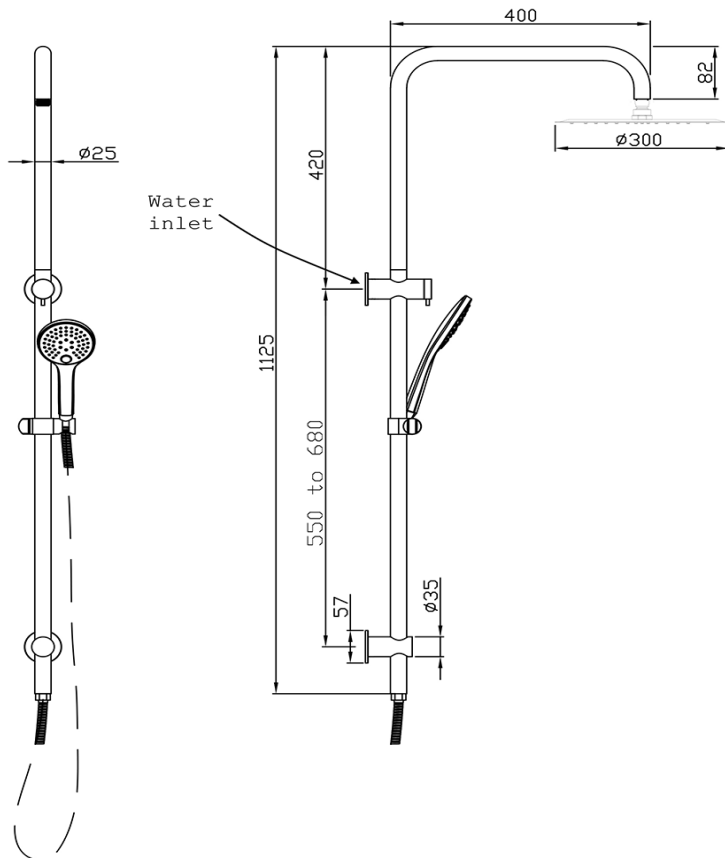

Pioneer Shower Tower

FWPI1101CP

Pioneer Shower Tower Chrome

- Pioneer shower tower finished in chrome
- Top water inlet
- Solid stainless steel slider and diverter mechanism
- 304 stainless steel construction
- 3 function handpiece
- 300mm diameter dump rose
- 1.5m shower hose