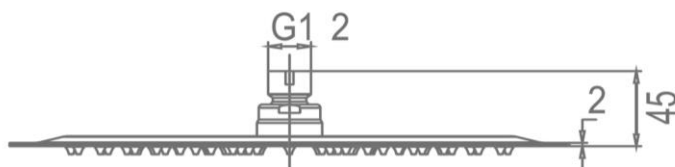

# Pioneer Rain Shower and Ceiling Arm Matte Black

FWPI10MB  
Pioneer Rain Shower and Ceiling Arm

Lead free stainless steel ceiling mounted dump rose and arm in a matte black finish  
300mm diameter rose and 200mm length arm (15mm male connection)  
304 stainless steel construction  
Recommended working pressure 200-500 kPa (balanced)