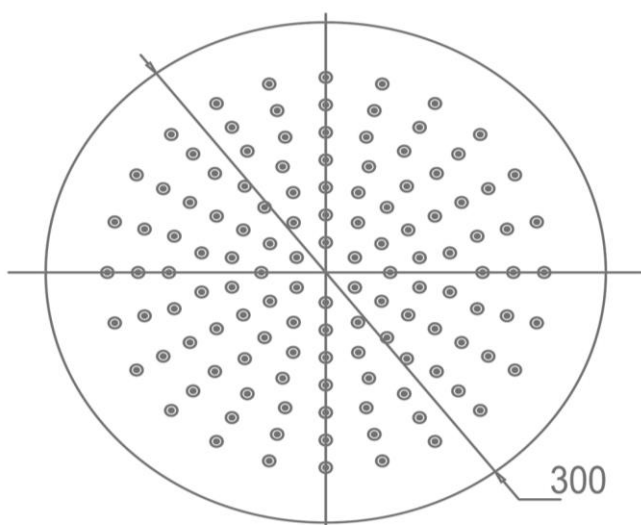

# Pioneer Rain Shower and Ceiling Arm Matte Black

FWPI10MB  
Pioneer Rain Shower and Ceiling Arm

Lead free stainless steel ceiling mounted dump rose and arm in a matte black finish  
300mm diameter rose and 200mm length arm (15mm male connection)  
304 stainless steel construction  
Recommended working pressure 200-500 kPa (balanced)