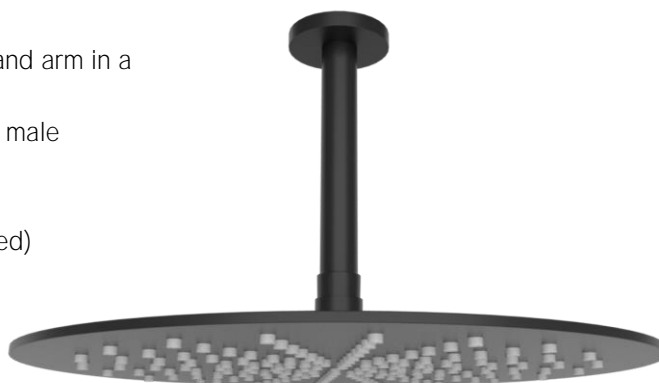

# Pioneer Rain Shower and Ceiling Arm Matte Black

FWPI10MB  
Pioneer Rain Shower and Ceiling Arm

Lead free stainless steel ceiling mounted dump rose and arm in a matte black finish  
300mm diameter rose and 200mm length arm (15mm male connection)  
304 stainless steel construction  
Recommended working pressure 200-500 kPa (balanced)

## CARE AND USE

Tapware

All finishes are smooth, abrasion resistant, corrosion resistant, fade-proof and easy to clean. All finishes are super hard wearing surfaces that won't chip, peel or tarnish with normal use. All surfaces should be regularly wiped clean with non scouring, neutral wash solutions.