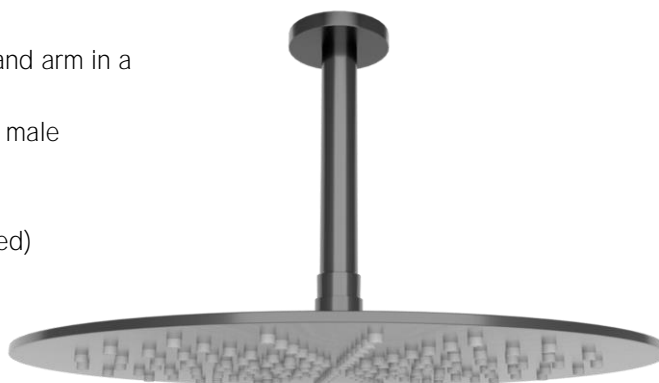

# Pioneer Rain Shower and Ceiling Arm Gun Metal

FWPI10GM  
Pioneer Rain Shower and Ceiling Arm

Lead free stainless steel ceiling mounted dump rose and arm in a gun metal finish  
300mm diameter rose and 200mm length arm (15mm male connection)  
304 stainless steel construction  
Recommended working pressure 200-500 kPa (balanced)

## CARE AND USE

Tapware

All finishes are smooth, abrasion resistant, corrosion resistant, fade-proof and easy to clean. All finishes are super hard wearing surfaces that won't chip, peel or tarnish with normal use. All surfaces should be regularly wiped clean with non scouring, neutral wash solutions.