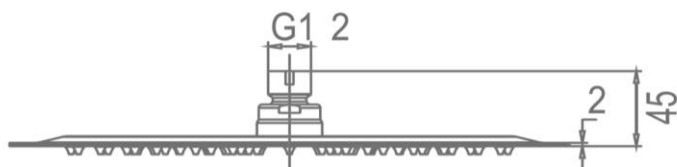

# Pioneer Rain Shower and Ceiling Arm Gun Metal

FWPI10GM  
Pioneer Rain Shower and Ceiling Arm

Lead free stainless steel ceiling mounted dump rose and arm in a gun metal finish  
300mm diameter rose and 200mm length arm (15mm male connection)  
304 stainless steel construction  
Recommended working pressure 200-500 kPa (balanced)