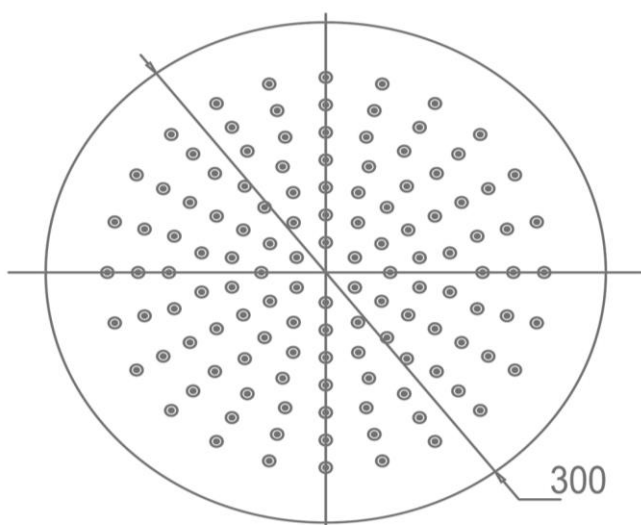

# Pioneer Rain Shower and Ceiling Arm Gun Metal

FWPI10GM  
Pioneer Rain Shower and Ceiling Arm

Lead free stainless steel ceiling mounted dump rose and arm in a gun metal finish  
300mm diameter rose and 200mm length arm (15mm male connection)  
304 stainless steel construction  
Recommended working pressure 200-500 kPa (balanced)