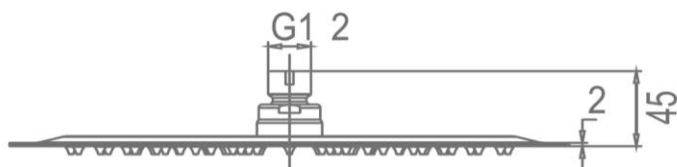

Pioneer Rain Shower and Ceiling Arm Polished Stainless (chrome)

FWPI10CP
Pioneer Rain Shower and Ceiling Arm

Lead free stainless steel ceiling mounted dump rose and arm in a chrome finish
300mm diameter rose and 200mm length arm (15mm male connection)
304 stainless steel construction
Recommended working pressure 200-500 kPa (balanced)