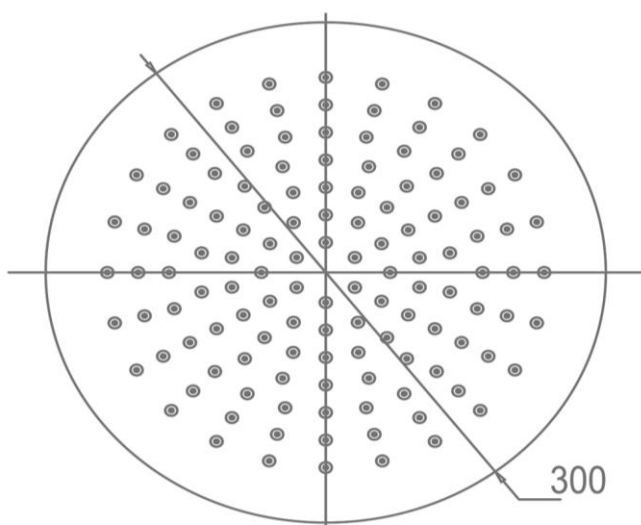

Pioneer Rain Shower and Ceiling Arm Polished Stainless (chrome)

FWPI10CP
Pioneer Rain Shower and Ceiling Arm

Lead free stainless steel ceiling mounted dump rose and arm in a chrome finish
300mm diameter rose and 200mm length arm (15mm male connection)
304 stainless steel construction
Recommended working pressure 200-500 kPa (balanced)