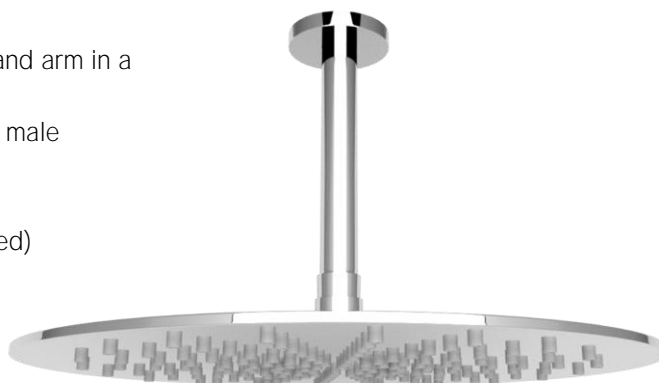

Pioneer Rain Shower and Ceiling Arm Polished Stainless (chrome)

FWPI10CP
Pioneer Rain Shower and Ceiling Arm

Lead free stainless steel ceiling mounted dump rose and arm in a chrome finish
300mm diameter rose and 200mm length arm (15mm male connection)
304 stainless steel construction
Recommended working pressure 200-500 kPa (balanced)