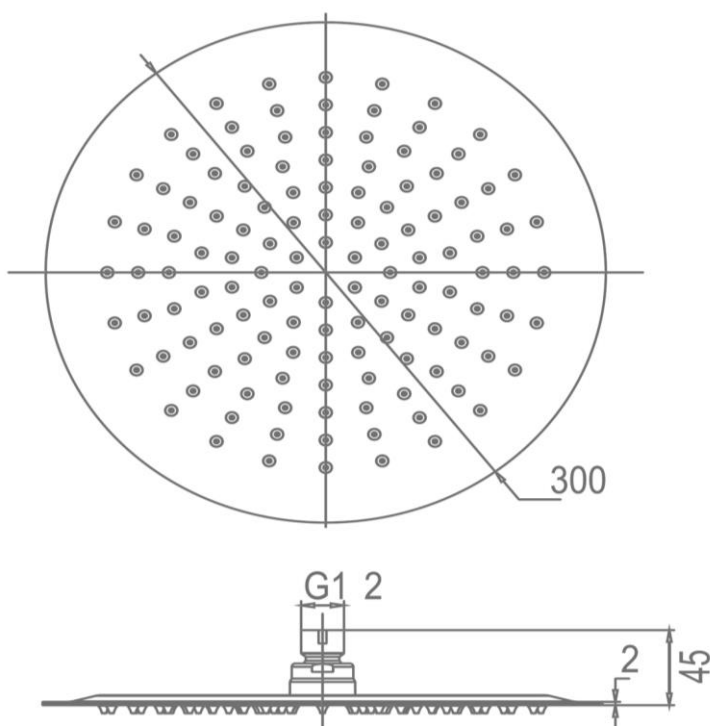

Pioneer Rain Shower and Ceiling Arm Brushed Gold

FWPI10BG
Pioneer Rain Shower and Ceiling Arm

Lead free stainless steel ceiling mounted dump rose and arm in a brushed gold finish
300mm diameter rose and 200mm length arm (15mm male connection)
304 stainless steel construction
Recommended working pressure 200-500 kPa (balanced)