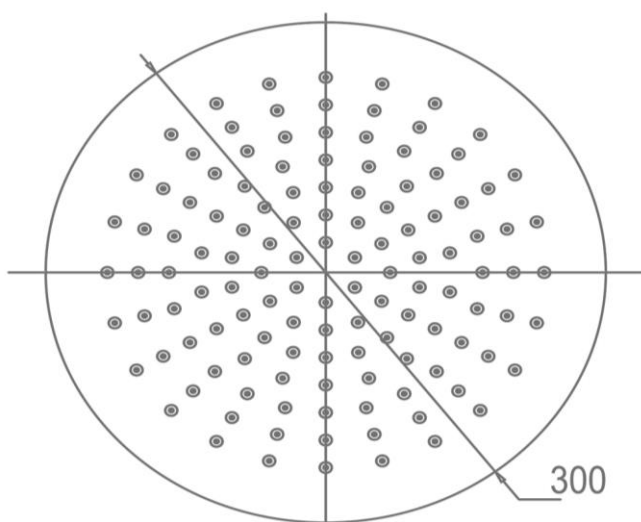

Pioneer Rain Shower and Ceiling Arm Brushed Aged Bronze

FWPI10AB

Pioneer Rain Shower and Ceiling Arm

Lead free stainless steel ceiling mounted dump rose and arm in an antique copper finish

300mm diameter rose and 200mm length arm (15mm male connection)

304 stainless steel construction

Recommended working pressure 200-500 kPa (balanced)

CARE AND USE

Tapware

All finishes are smooth, abrasion resistant, corrosion resistant, fade-proof and easy to clean. All finishes are super hard wearing surfaces that won't chip, peel or tarnish with normal use. All surfaces should be regularly wiped clean with non scouring, neutral wash solutions.

LIMITED PRODUCT WARRANTIES

To be read in conjunction with and subject to all terms and conditions contained in the Waterware 'Producer Statement' available on-line (<http://www.waterware.co.nz/media-downloads>) From date of purchase, Waterware Services warrants products from the following categories to be free from manufacturing defect subject to exclusions (if applicable):

Category	Domestic Installations	Commercial Installations	Exclusions	Wels
Tapware | 10 year conditional warranty	5 years parts and labour, 6-10 years parts only	1 year parts and labour	Handshowers and Hoses	3 Star 9L/min