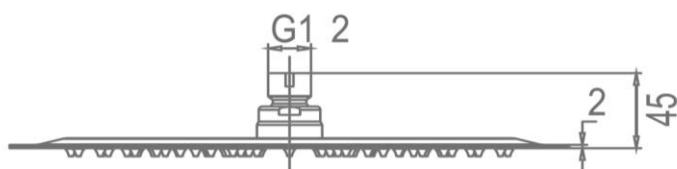

Pioneer Rain Shower and Ceiling Arm Brushed Aged Bronze

FWPI10AB

Pioneer Rain Shower and Ceiling Arm

Lead free stainless steel ceiling mounted dump rose and arm in an antique copper finish

300mm diameter rose and 200mm length arm (15mm male connection)

304 stainless steel construction

Recommended working pressure 200-500 kPa (balanced)

CARE AND USE

Tapware

All finishes are smooth, abrasion resistant, corrosion resistant, fade-proof and easy to clean. All finishes are super hard wearing surfaces that won't chip, peel or tarnish with normal use. All surfaces should be regularly wiped clean with non scouring, neutral wash solutions.

LIMITED PRODUCT WARRANTIES

To be read in conjunction with and subject to all terms and conditions contained in the Waterware 'Producer Statement' available on-line (<http://www.waterware.co.nz/media-downloads>) From date of purchase, Waterware Services warrants products from the following categories to be free from manufacturing defect subject to exclusions (if applicable):

Category	Domestic Installations	Commercial Installations	Exclusions	Wels
Tapware | 10 year conditional warranty	5 years parts and labour, 6-10 years parts only	1 year parts and labour	Handshowers and Hoses	3 Star 9L/min