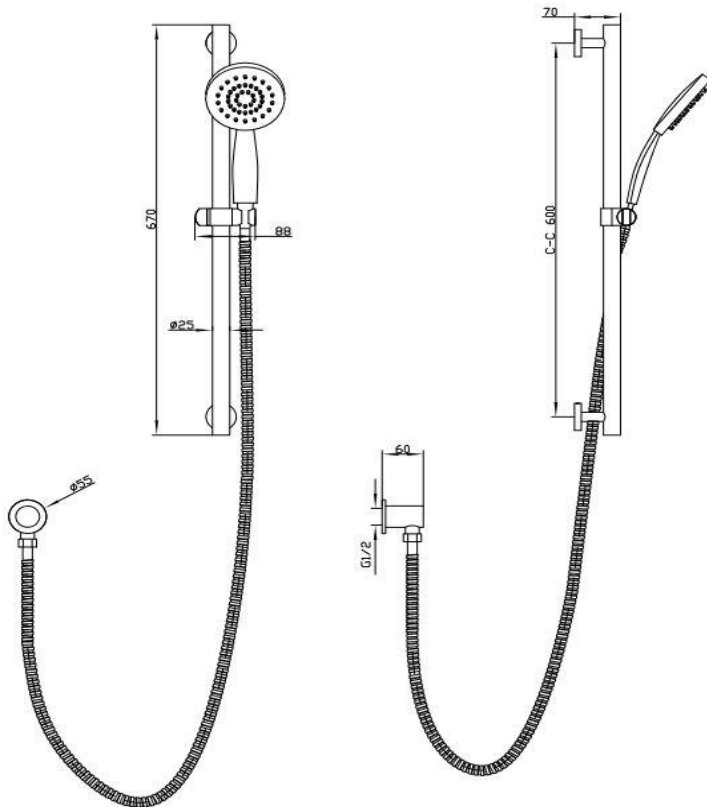

Pioneer Slide Rail Set

FWPI1091MB

Pioneer Slide Rail Set Matte Black

Lead free stainless steel slide rail and components with matte black plated finish

25mm diameter rail

1.5m PVC shower hose and separate elbow with female water inlet

3 function hand piece

Does not include non return check valve

CARE AND USE

Tapware

All finishes are smooth, abrasion resistant, corrosion resistant, fade-proof and easy to clean. All finishes are super hard wearing surfaces that won't chip, peel or tarnish with normal use. All surfaces should be regularly wiped clean with non scouring, neutral wash solutions.

Category	Domestic Installations	Commercial Installations	Exclusions	Wels
Tapware 10 year conditional warranty	5 years parts and labour, 6-10 years parts only	1 year parts and labour	Handshowers and Hoses	5 Star 4.5L/min