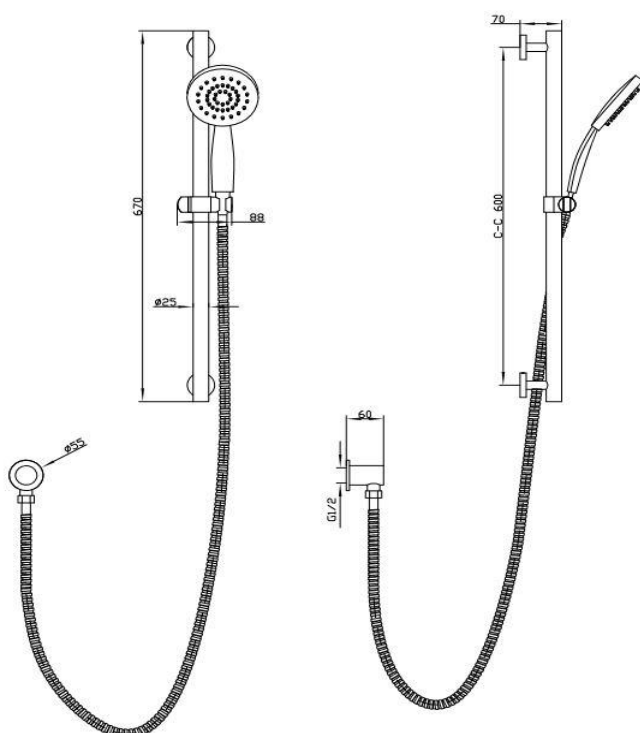

Pioneer Slide Rail Set Female

FWPI1091GM

Pioneer Slide Rail Set Female Gun Metal

Lead free stainless steel slide rail and components with a gun metal plated finish

25mm diameter rail

1.5m PVC shower hose and separate elbow with female water inlet

3 function hand piece

304 stainless steel construction

Does not include non return check valve

CARE AND USE

Tapware

All finishes are smooth, abrasion resistant, corrosion resistant, fade-proof and easy to clean. All finishes are super hard wearing surfaces that won't chip, peel or tarnish with normal use. All surfaces should be regularly wiped clean with non scouring, neutral wash solutions.

Category	Domestic Installations	Commercial Installations	Exclusions	Wels
Tapware 10 year conditional warranty	5 years parts and labour, 6-10 years parts only	1 year parts and labour	Handshowers and Hoses	5 Star 4.5L/min