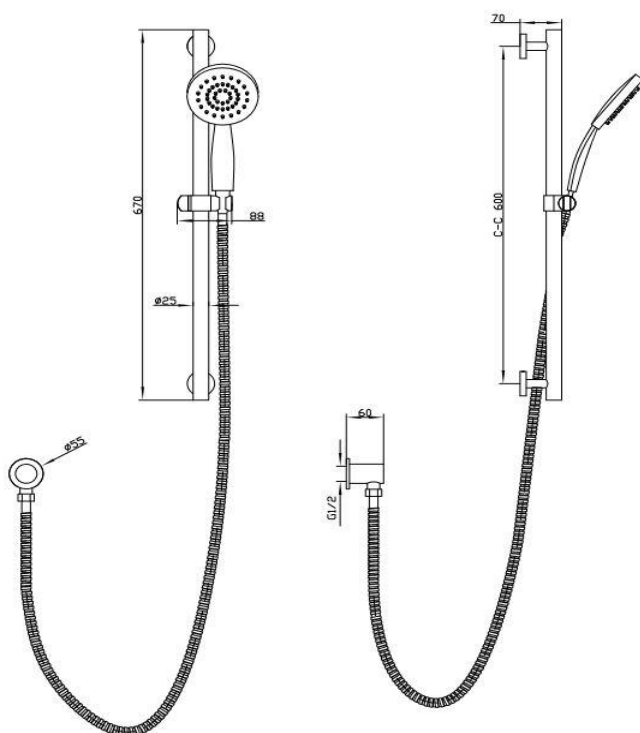

Pioneer Slide Rail Set Female

FWPI1091AB

Pioneer Slide Rail Set Female Antique Copper

- Lead free stainless steel slide rail and components with an antique copper finish
- 25mm diameter rail
- 1.5m PVC shower hose and separate elbow with female water inlet
- 3 function hand piece
- 304 stainless steel construction
- Does not include non return check valve

Category	Domestic Installations	Commercial Installations	Exclusions	Wels
Tapware 10 year conditional warranty	5 years parts and labour, 6-10 years parts only	1 year parts and labour	Handshowers and Hoses	5 Star 4.5L/min