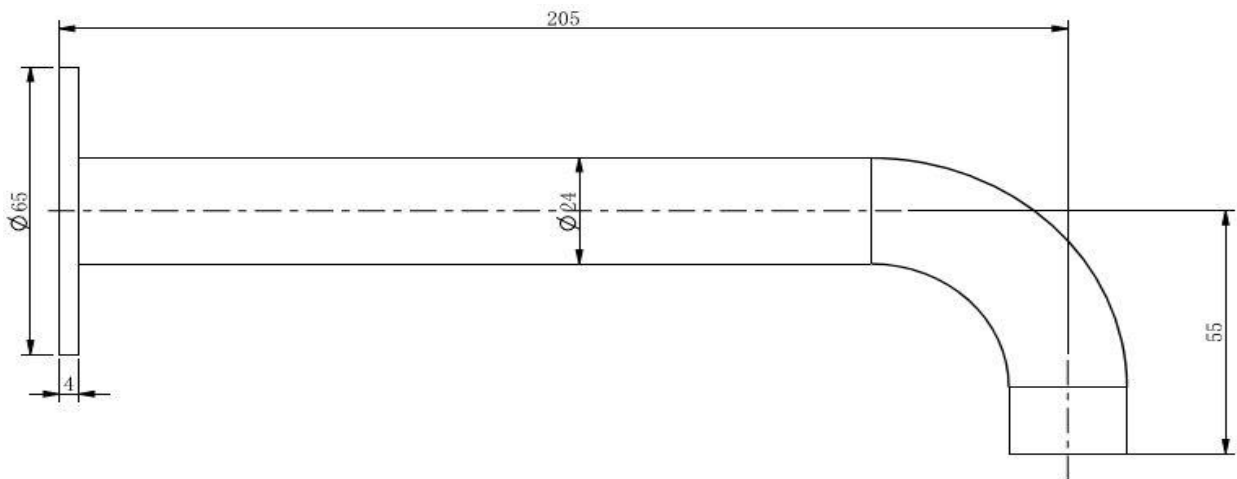

Pioneer Bath Spout

TUNE

FWPI10170GM

Pioneer Bath Spout (205mm) Gun Metal

Lead free stainless steel wall mounted bath spout in a gun metal finish

205mm reach

65mm faceplate diameter and inlet

1/2" female thread