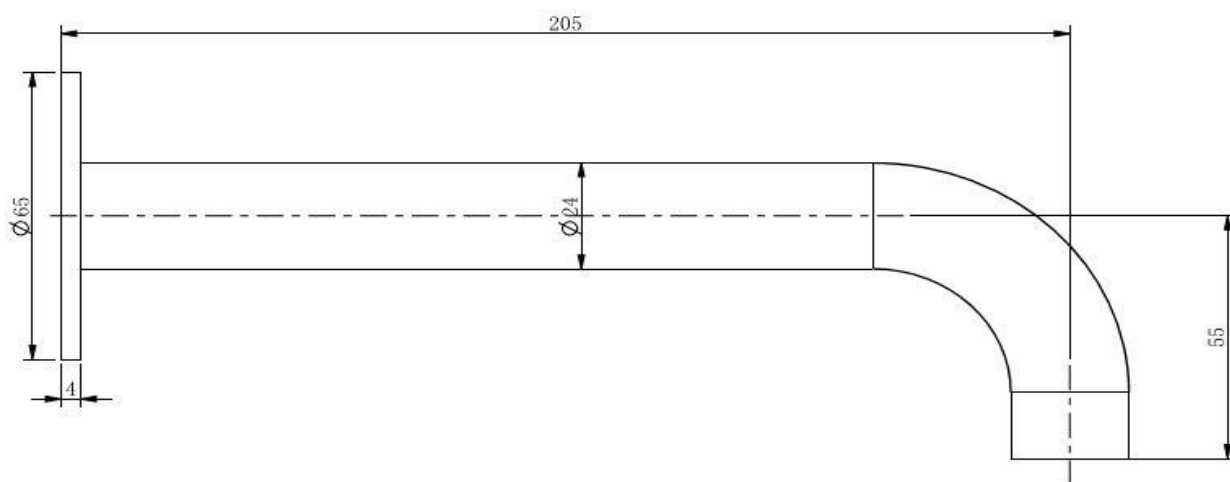

Pioneer Bath Spout

TUNE

FWPI10170CP

Pioneer Bath Spout (205mm) Chrome

Lead free stainless steel wall mounted bath spout in a chrome finish

205mm reach

65mm faceplate diameter and inlet

1/2" female thread

304 stainless steel construction

CARE AND USE

Tapware

All finishes are smooth, abrasion resistant, corrosion resistant, fade-proof and easy to clean. All finishes are super hard wearing surfaces that won't chip, peel or tarnish with normal use. All surfaces should be regularly wiped clean with non scouring, neutral wash solutions.

LIMITED PRODUCT WARRANTIES

To be read in conjunction with and subject to all terms and conditions contained in the Waterware 'Producer Statement' available on-line (<http://www.waterware.co.nz/media-downloads>) From date of purchase, Waterware Services warrants products from the following categories to be free from manufacturing defect subject to exclusions (if applicable):

Category	Domestic Installations	Commercial Installations	Exclusions	Wels
Tapware | 10 year conditional warranty	5 years parts and labour, 6-10 years parts only	1 year parts and labour	Handshowers and Hoses	Not rated