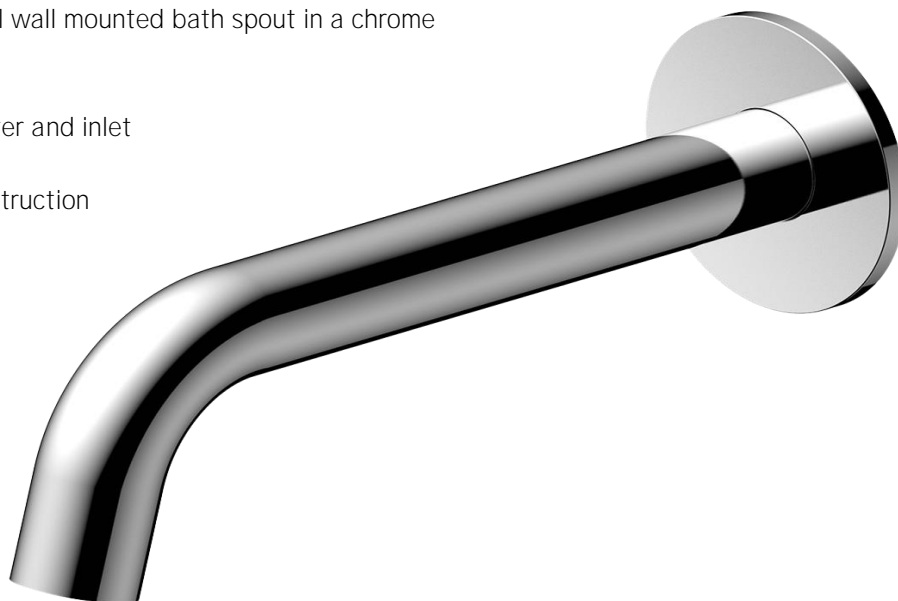

# Pioneer Bath Spout

**TUNE**

FWPI10170CP

Pioneer Bath Spout (205mm) Chrome

Lead free stainless steel wall mounted bath spout in a chrome finish

205mm reach

65mm faceplate diameter and inlet

1/2" female thread

304 stainless steel construction

## CARE AND USE

Tapware

All finishes are smooth, abrasion resistant, corrosion resistant, fade-proof and easy to clean. All finishes are super hard wearing surfaces that won't chip, peel or tarnish with normal use. All surfaces should be regularly wiped clean with non scouring, neutral wash solutions.