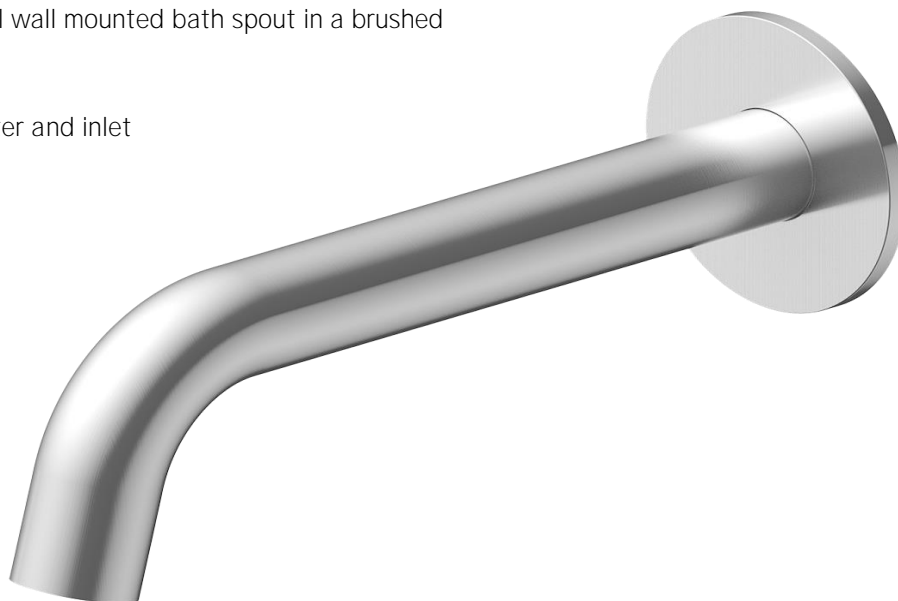

## Pioneer Bath Spout

**TUNE**

FWPI10170BS

Pioneer Bath Spout (205mm) Brushed Stainless

Lead free stainless steel wall mounted bath spout in a brushed stainless finish

205mm reach

65mm faceplate diameter and inlet

1/2" female thread

### CARE AND USE

Tapware

All finishes are smooth, abrasion resistant, corrosion resistant, fade-proof and easy to clean. All finishes are super hard wearing surfaces that won't chip, peel or tarnish with normal use. All surfaces should be regularly wiped clean with non scouring, neutral wash solutions.