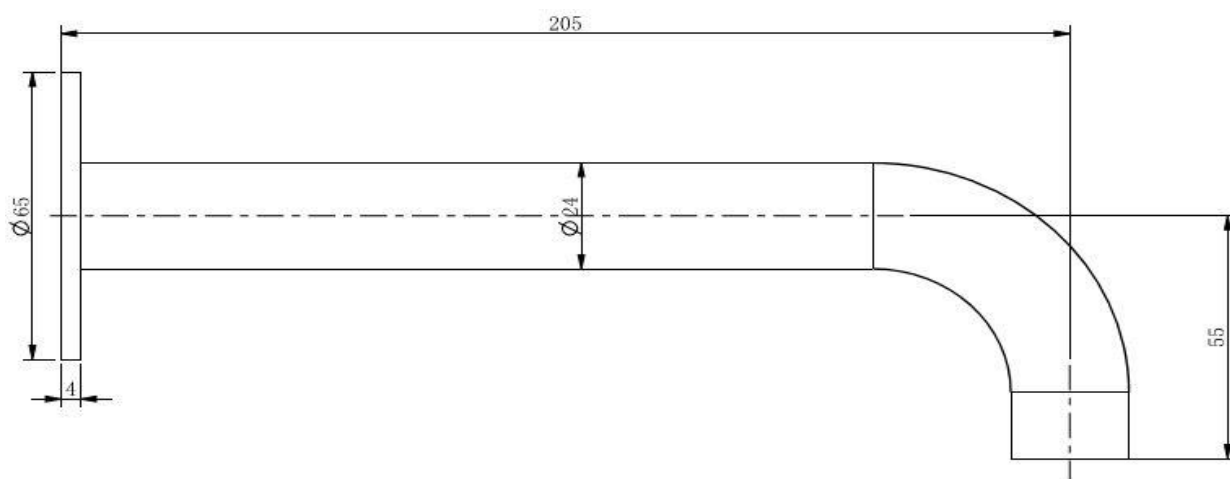

## Pioneer Bath Spout

**TUNE**

FWPI10170BS

Pioneer Bath Spout (205mm) Brushed Stainless

Lead free stainless steel wall mounted bath spout in a brushed stainless finish

205mm reach

65mm faceplate diameter and inlet

1/2" female thread