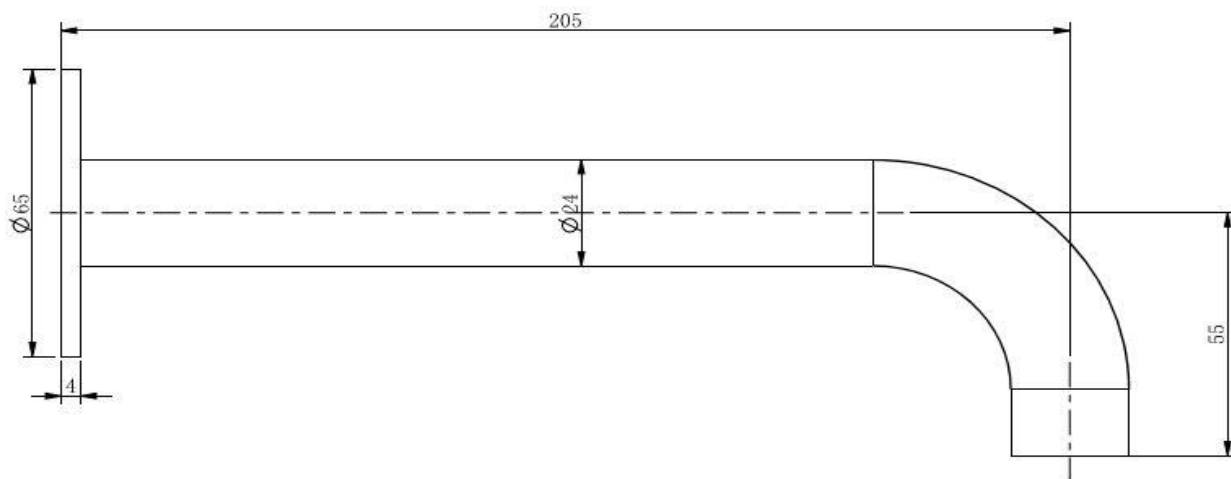

Pioneer Bath Spout

TUNE

FWPI10170BG

Pioneer Bath Spout (205mm) Brushed Gold

- Lead free stainless steel wall mounted bath spout in a brushed gold finish
- 205mm reach
- 65mm faceplate diameter and inlet
- 1/2" female thread
- 304 stainless steel construction