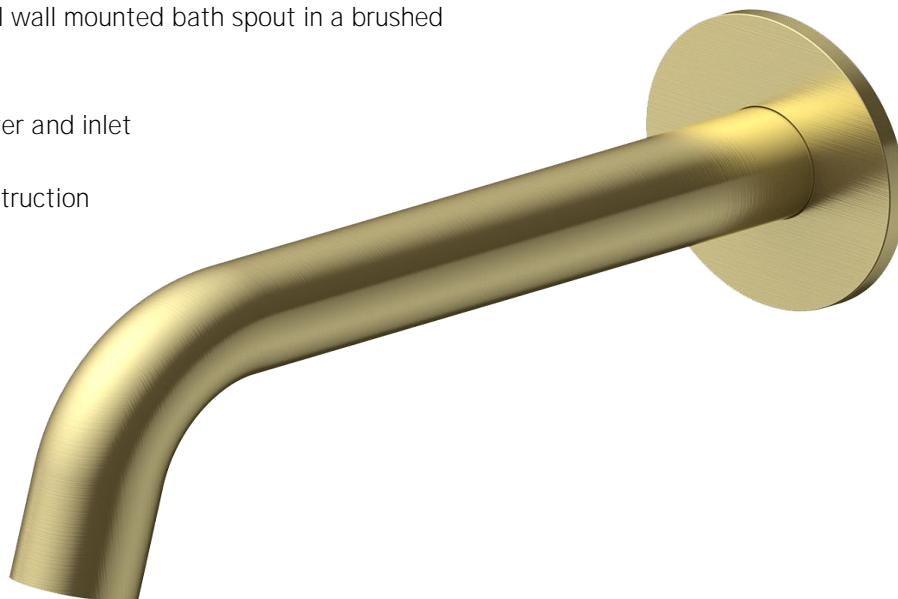

Pioneer Bath Spout

TUNE

FWPI10170BG

Pioneer Bath Spout (205mm) Brushed Gold

- Lead free stainless steel wall mounted bath spout in a brushed gold finish
- 205mm reach
- 65mm faceplate diameter and inlet
- 1/2" female thread
- 304 stainless steel construction

CARE AND USE

Tapware

All finishes are smooth, abrasion resistant, corrosion resistant, fade-proof and easy to clean. All finishes are super hard wearing surfaces that won't chip, peel or tarnish with normal use. All surfaces should be regularly wiped clean with non scouring, neutral wash solutions.