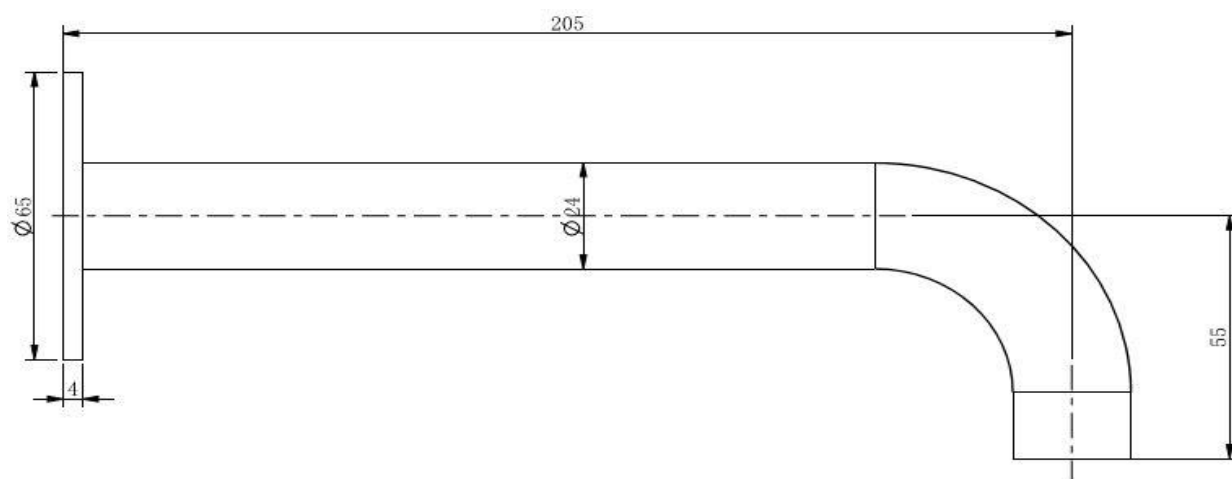

## Pioneer Bath Spout

**TUNE**

FWPI10170AB

Pioneer Bath Spout (205mm) Antique Copper

Lead free stainless steel wall mounted bath spout in an antique copper finish

205mm reach

65mm faceplate diameter and inlet

1/2" female thread

304 stainless steel construction