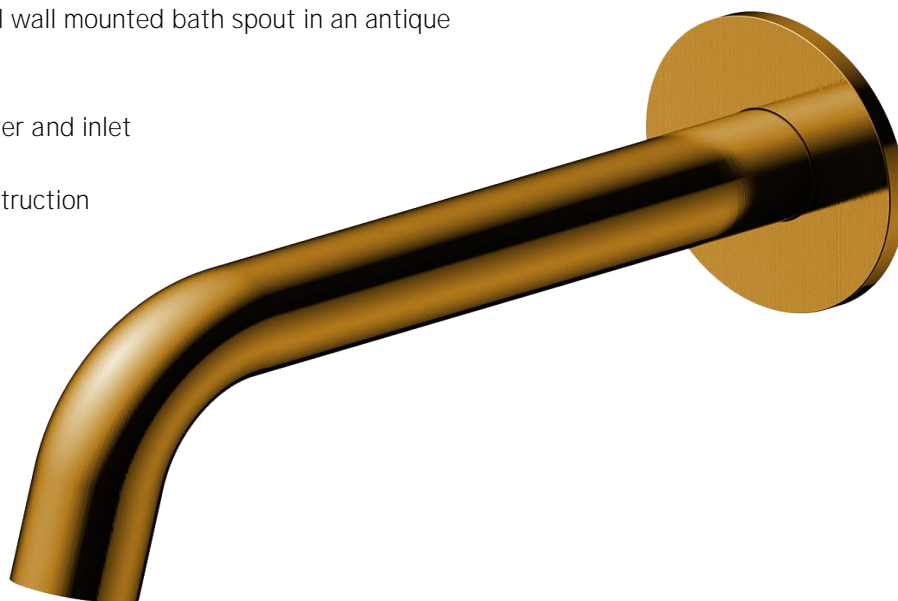

## Pioneer Bath Spout

**TUNE**

FWPI10170AB

Pioneer Bath Spout (205mm) Antique Copper

Lead free stainless steel wall mounted bath spout in an antique copper finish

205mm reach

65mm faceplate diameter and inlet

1/2" female thread

304 stainless steel construction