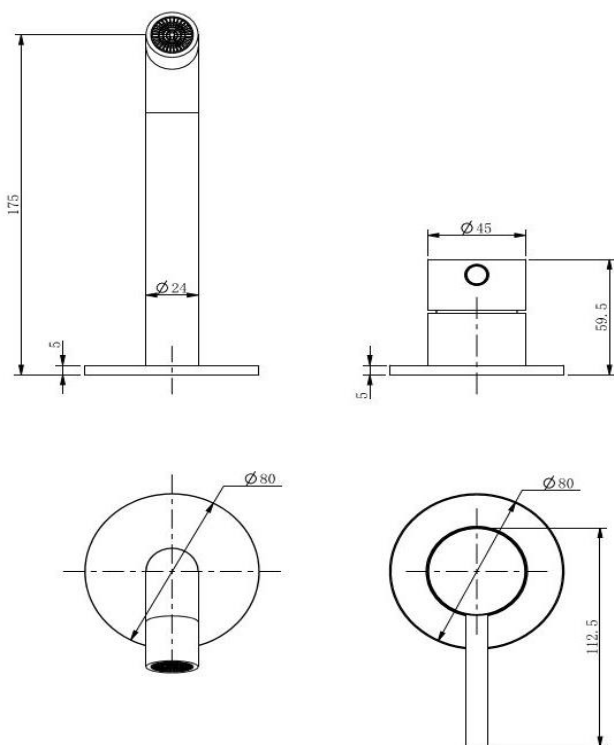

Pioneer Wall Basin Set

TUNE

FWPI10152CP

Pioneer Wall Basin Set Chrome

Lead free stainless steel wall basin set in a chrome finish

80mm round faceplate

304 stainless steel construction

Recommended working pressure 200 - 500 kPa (balanced)