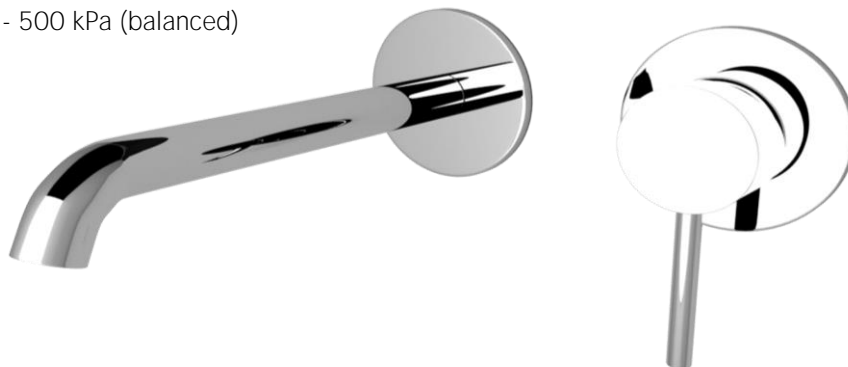

Pioneer Wall Basin Set

TUNE

FWPI10152CP

Pioneer Wall Basin Set Chrome

Lead free stainless steel wall basin set in a chrome finish

80mm round faceplate

304 stainless steel construction

Recommended working pressure 200 - 500 kPa (balanced)