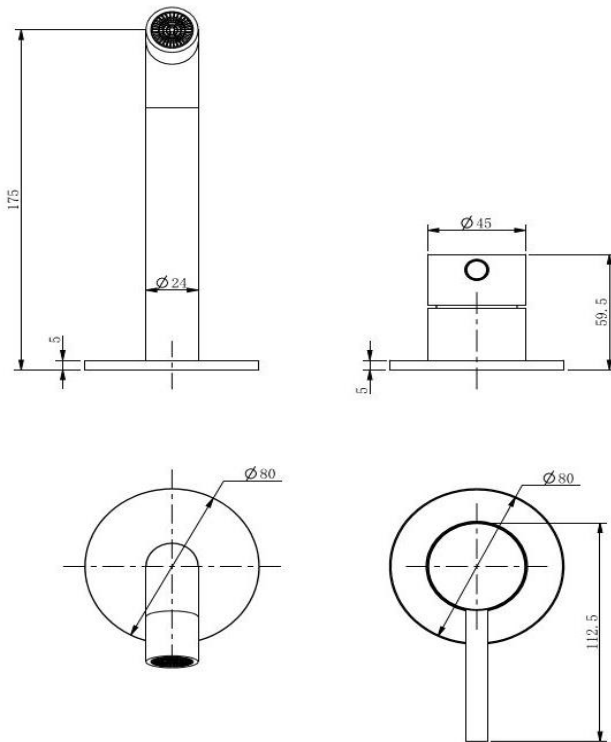

Pioneer Wall Basin Set

FWPI10152BG

Pioneer Wall Basin Set Brushed Gold

Lead free stainless steel wall basin set in a brushed gold finish
 80mm round faceplate
 304 stainless steel construction
 Recommended working pressure 200 - 500 kPa (balanced)