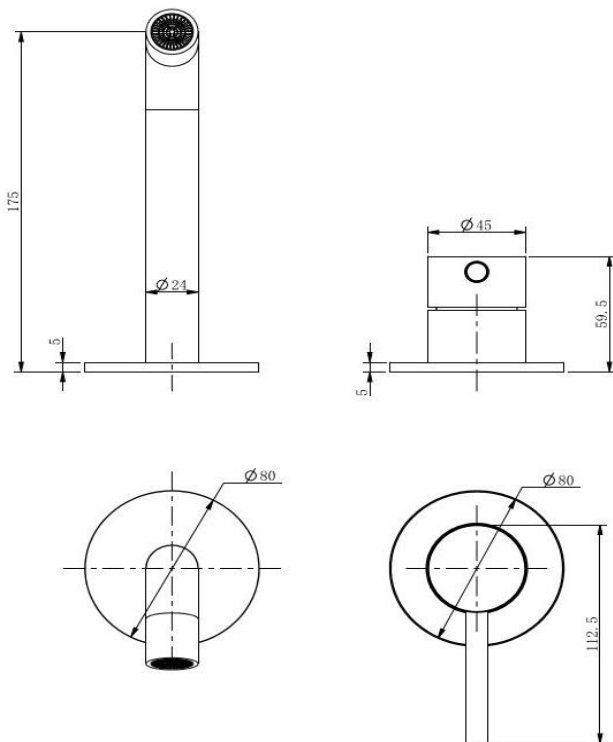

Pioneer Wall Basin Set

FWPI10152AB

Pioneer Wall Basin Set Antique Copper

Lead free stainless steel wall basin set in an antique copper finish

80mm round faceplate

304 stainless steel construction

Recommended working pressure 200 - 500 kPa (balanced)