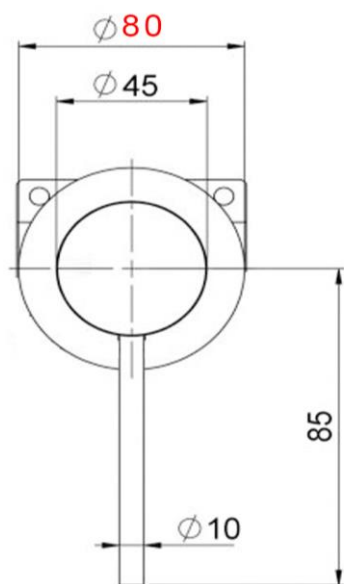

Pioneer Shower/Bath Mixer

FWPI10130BS

Pioneer Shower/Bath Mixer Brushed Stainless

Lead free stainless steel shower mixer with a brushed stainless finish

80mm round faceplate

304 stainless steel construction

Recommended working pressure 200 - 500 kPa (balanced)

CARE AND USE

Tapware

All finishes are smooth, abrasion resistant, corrosion resistant, fade-proof and easy to clean. All finishes are super hard wearing surfaces that won't chip, peel or tarnish with normal use. All surfaces should be regularly wiped clean with non scouring, neutral wash solutions.

LIMITED PRODUCT WARRANTIES

To be read in conjunction with and subject to all terms and conditions contained in the Waterware 'Producer Statement' available on-line (<http://www.waterware.co.nz/media-downloads>) From date of purchase, Waterware Services warrants products from the following categories to be free from manufacturing defect subject to exclusions (if applicable):

Category	Domestic Installations	Commercial Installations	Exclusions	Wels
Tapware | 10 year conditional warranty	5 years parts and labour, 6-10 years parts only	1 year parts and labour	Handshowers and Hoses	Not required