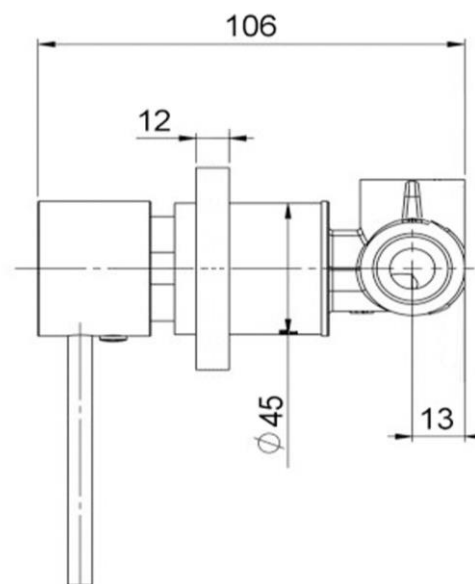

Pioneer Shower/Bath Mixer

FWPI10130BS

Pioneer Shower/Bath Mixer Brushed Stainless

Lead free stainless steel shower mixer with a brushed stainless finish

80mm round faceplate

304 stainless steel construction

Recommended working pressure 200 - 500 kPa (balanced)

CARE AND USE

Tapware

All finishes are smooth, abrasion resistant, corrosion resistant, fade-proof and easy to clean. All finishes are super hard wearing surfaces that won't chip, peel or tarnish with normal use. All surfaces should be regularly wiped clean with non scouring, neutral wash solutions.

LIMITED PRODUCT WARRANTIES

To be read in conjunction with and subject to all terms and conditions contained in the Waterware 'Producer Statement' available on-line (<http://www.waterware.co.nz/media-downloads>) From date of purchase, Waterware Services warrants products from the following categories to be free from manufacturing defect subject to exclusions (if applicable):

Category	Domestic Installations	Commercial Installations	Exclusions	Wels
Tapware | 10 year conditional warranty	5 years parts and labour, 6-10 years parts only	1 year parts and labour	Handshowers and Hoses	Not required