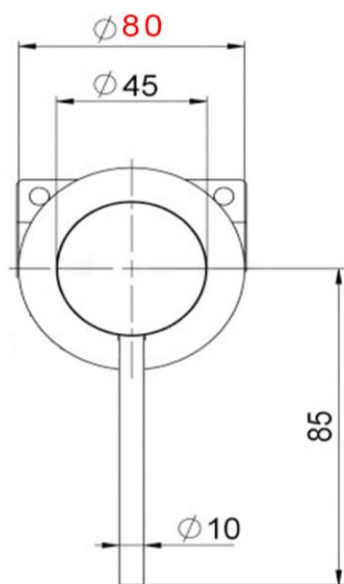

Pioneer Shower/Bath Mixer

FWPI10130BG

Pioneer Shower/Bath Mixer Brushed Gold

Lead free stainless steel shower mixer with a brushed gold finish

80mm round faceplate

304 stainless steel construction

Recommended working pressure 200 - 500 kPa (balanced)