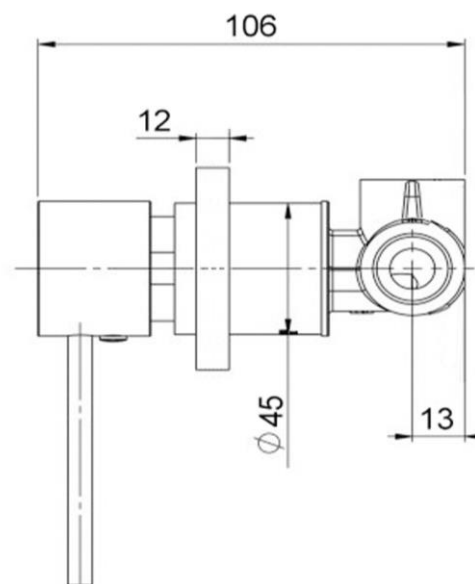

Pioneer Shower/Bath Mixer

FWPI10130BG

Pioneer Shower/Bath Mixer Brushed Gold

Lead free stainless steel shower mixer with a brushed gold finish

80mm round faceplate

304 stainless steel construction

Recommended working pressure 200 - 500 kPa (balanced)