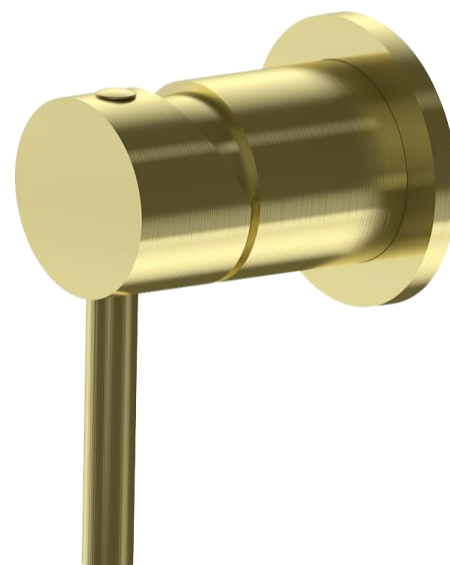

Pioneer Shower/Bath Mixer

FWPI10130BG

Pioneer Shower/Bath Mixer Brushed Gold

Lead free stainless steel shower mixer with a brushed gold finish

80mm round faceplate

304 stainless steel construction

Recommended working pressure 200 - 500 kPa (balanced)

CARE AND USE

Tapware

All finishes are smooth, abrasion resistant, corrosion resistant, fade-proof and easy to clean. All finishes are super hard wearing surfaces that won't chip, peel or tarnish with normal use. All surfaces should be regularly wiped clean with non scouring, neutral wash solutions.