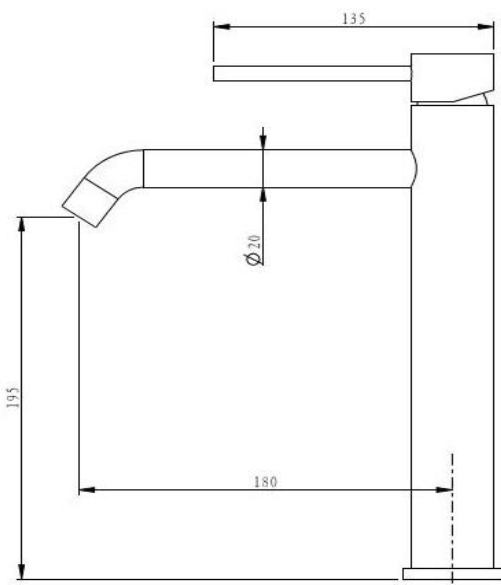

Pioneer Tall Basin Mixer

TUNE

FWPI10111MB

Pioneer Tall Basin Mixer Matte Black

Lead free stainless steel tall (278mm) basin mixer with a matte black finish

195mm aerator height x 180mm reach

304 stainless construction

Recommended working pressure 200 - 500 kPa (balanced)

CARE AND USE

Tapware

All finishes are smooth, abrasion resistant, corrosion resistant, fade-proof and easy to clean. All finishes are super hard wearing surfaces that won't chip, peel or tarnish with normal use. All surfaces should be regularly wiped clean with non scouring, neutral wash solutions.

LIMITED PRODUCT WARRANTIES

To be read in conjunction with and subject to all terms and conditions contained in the Waterware 'Producer Statement' available on-line (<http://www.waterware.co.nz/media-downloads>) From date of purchase, Waterware Services warrants products from the following categories to be free from manufacturing defect subject to exclusions (if applicable):

Category	Domestic Installations	Commercial Installations	Exclusions	Wels
Tapware | 10 year conditional warranty	5 years parts and labour, 6-10 years parts only	1 year parts and labour	Handshowers and Hoses	5 Star 4.5L/min