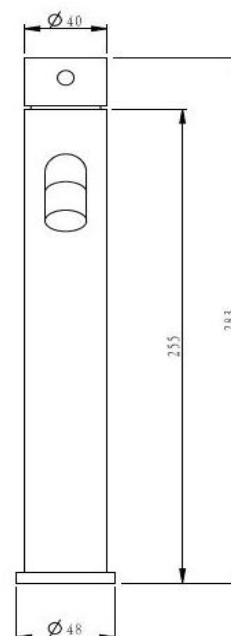

Pioneer Tall Basin Mixer

TUNE

FWPI10111MB

Pioneer Tall Basin Mixer Matte Black

Lead free stainless steel tall (278mm) basin mixer with a matte black finish

195mm aerator height x 180mm reach

304 stainless construction

Recommended working pressure 200 - 500 kPa (balanced)

CARE AND USE

Tapware

All finishes are smooth, abrasion resistant, corrosion resistant, fade-proof and easy to clean. All finishes are super hard wearing surfaces that won't chip, peel or tarnish with normal use. All surfaces should be regularly wiped clean with non scouring, neutral wash solutions.

LIMITED PRODUCT WARRANTIES

To be read in conjunction with and subject to all terms and conditions contained in the Waterware 'Producer Statement' available on-line (<http://www.waterware.co.nz/media-downloads>) From date of purchase, Waterware Services warrants products from the following categories to be free from manufacturing defect subject to exclusions (if applicable):

Category	Domestic Installations	Commercial Installations	Exclusions	Wels
Tapware | 10 year conditional warranty	5 years parts and labour, 6-10 years parts only	1 year parts and labour	Handshowers and Hoses	5 Star 4.5L/min