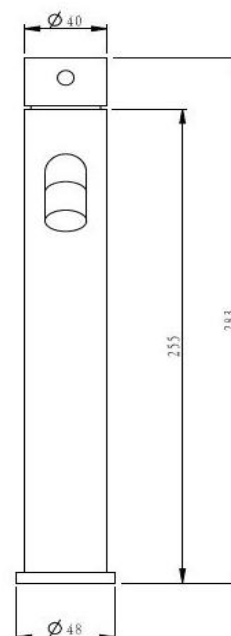

Pioneer Tall Basin Mixer

TUNE

FWPI10111GM

Pioneer Tall Basin Mixer Gun Metal

Lead free stainless steel tall (278mm) basin mixer with a gun metal finish

195mm aerator height x 180mm reach

304 stainless construction

Recommended working pressure 200 - 500 kPa (balanced)

CARE AND USE

Tapware

All finishes are smooth, abrasion resistant, corrosion resistant, fade-proof and easy to clean. All finishes are super hard wearing surfaces that won't chip, peel or tarnish with normal use. All surfaces should be regularly wiped clean with non scouring, neutral wash solutions.

LIMITED PRODUCT WARRANTIES

To be read in conjunction with and subject to all terms and conditions contained in the Waterware 'Producer Statement' available on-line (<http://www.waterware.co.nz/media-downloads>) From date of purchase, Waterware Services warrants products from the following categories to be free from manufacturing defect subject to exclusions (if applicable):

Category	Domestic Installations	Commercial Installations	Exclusions	Wels
Tapware | 10 year conditional warranty	5 years parts and labour, 6-10 years parts only	1 year parts and labour	Handshowers and Hoses	5 Star 4.5L/min