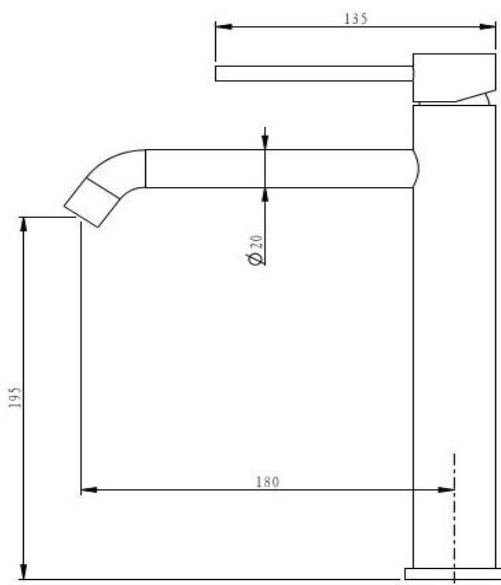

Pioneer Tall Basin Mixer

TUNE

FWPI10111GM

Pioneer Tall Basin Mixer Gun Metal

Lead free stainless steel tall (278mm) basin mixer with a gun metal finish

195mm aerator height x 180mm reach

304 stainless construction

Recommended working pressure 200 - 500 kPa (balanced)

CARE AND USE

Tapware

All finishes are smooth, abrasion resistant, corrosion resistant, fade-proof and easy to clean. All finishes are super hard wearing surfaces that won't chip, peel or tarnish with normal use. All surfaces should be regularly wiped clean with non scouring, neutral wash solutions.

LIMITED PRODUCT WARRANTIES

To be read in conjunction with and subject to all terms and conditions contained in the Waterware 'Producer Statement' available on-line (<http://www.waterware.co.nz/media-downloads>) From date of purchase, Waterware Services warrants products from the following categories to be free from manufacturing defect subject to exclusions (if applicable):

Category	Domestic Installations	Commercial Installations	Exclusions	Wels
Tapware | 10 year conditional warranty	5 years parts and labour, 6-10 years parts only	1 year parts and labour	Handshowers and Hoses	5 Star 4.5L/min