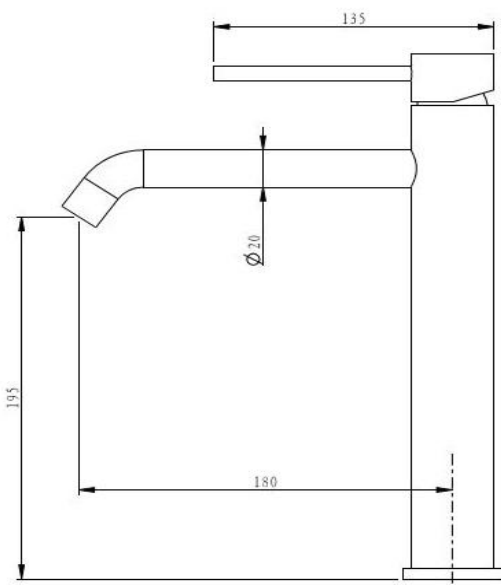

Pioneer Tall Basin Mixer

TUNE

FWPI10111CP

Pioneer Tall Basin Mixer Chrome

Lead free stainless steel tall (278mm) basin mixer with a chrome finish

195mm aerator height x 180mm reach

304 stainless construction

Recommended working pressure 200 - 500 kPa (balanced)

CARE AND USE

Tapware

All finishes are smooth, abrasion resistant, corrosion resistant, fade-proof and easy to clean. All finishes are super hard wearing surfaces that won't chip, peel or tarnish with normal use. All surfaces should be regularly wiped clean with non scouring, neutral wash solutions.

LIMITED PRODUCT WARRANTIES

To be read in conjunction with and subject to all terms and conditions contained in the Waterware 'Producer Statement' available on-line (<http://www.waterware.co.nz/media-downloads>) From date of purchase, Waterware Services warrants products from the following categories to be free from manufacturing defect subject to exclusions (if applicable):

Category	Domestic Installations	Commercial Installations	Exclusions	Wels
Tapware | 10 year conditional warranty	5 years parts and labour, 6-10 years parts only	1 year parts and labour	Handshowers and Hoses	5 Star 4.5L/min