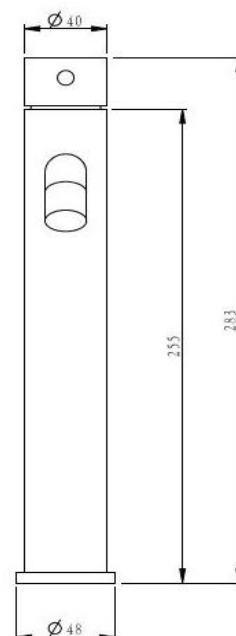

Pioneer Tall Basin Mixer

TUNE

FWPI10111CP

Pioneer Tall Basin Mixer Chrome

Lead free stainless steel tall (278mm) basin mixer with a chrome finish

195mm aerator height x 180mm reach

304 stainless construction

Recommended working pressure 200 - 500 kPa (balanced)

CARE AND USE

Tapware

All finishes are smooth, abrasion resistant, corrosion resistant, fade-proof and easy to clean. All finishes are super hard wearing surfaces that won't chip, peel or tarnish with normal use. All surfaces should be regularly wiped clean with non scouring, neutral wash solutions.

LIMITED PRODUCT WARRANTIES

To be read in conjunction with and subject to all terms and conditions contained in the Waterware 'Producer Statement' available on-line (<http://www.waterware.co.nz/media-downloads>) From date of purchase, Waterware Services warrants products from the following categories to be free from manufacturing defect subject to exclusions (if applicable):

Category	Domestic Installations	Commercial Installations	Exclusions	Wels
Tapware | 10 year conditional warranty	5 years parts and labour, 6-10 years parts only	1 year parts and labour	Handshowers and Hoses	5 Star 4.5L/min