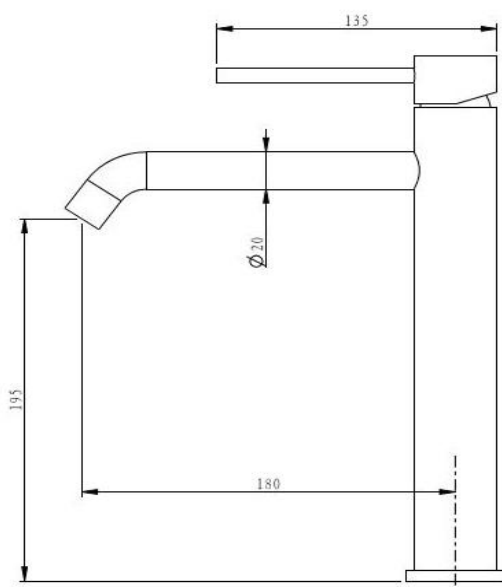

Pioneer Tall Basin Mixer

TUNE

FWPI10111BS

Pioneer Tall Basin Mixer Brushed Stainless

Lead free tall (278mm) basin mixer in a brushed stainless finish
 195mm aerator height x 180mm reach
 304 stainless construction
 Recommended working pressure 200 - 500 kPa (balanced)