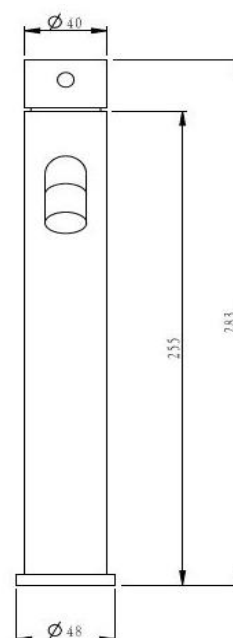

Pioneer Tall Basin Mixer

TUNE

FWPI10111BS

Pioneer Tall Basin Mixer Brushed Stainless

Lead free tall (278mm) basin mixer in a brushed stainless finish
 195mm aerator height x 180mm reach
 304 stainless construction
 Recommended working pressure 200 - 500 kPa (balanced)