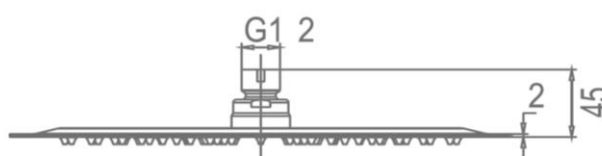

# Pioneer Rain Shower and Wall Arm Matte Black

FWPI09MB

Pioneer Rain Shower and Wall Arm

Lead free stainless steel wall mounted dump rose and arm in matte black plated finish

300mm diameter rose and 400mm length arm (15mm male connection)

304 stainless steel construction

Recommended working pressure 200-500 kPa (balanced)