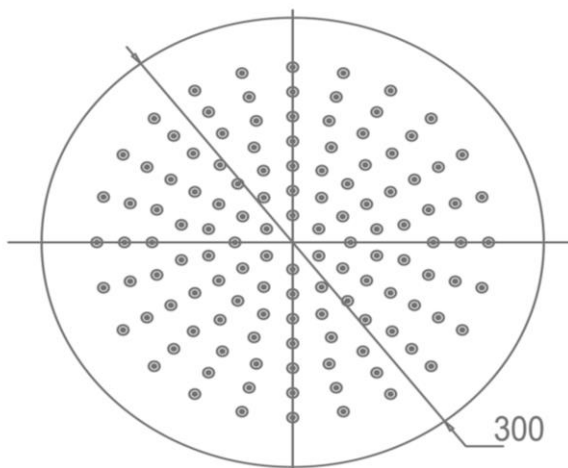

Pioneer Rain Shower and Wall Arm Matte Black

FWPI09MB

Pioneer Rain Shower and Wall Arm

Lead free stainless steel wall mounted dump rose and arm in matte black plated finish

300mm diameter rose and 400mm length arm (15mm male connection)

304 stainless steel construction

Recommended working pressure 200-500 kPa (balanced)

CARE AND USE

Tapware

All finishes are smooth, abrasion resistant, corrosion resistant, fade-proof and easy to clean. All finishes are super hard wearing surfaces that won't chip, peel or tarnish with normal use. All surfaces should be regularly wiped clean with non scouring, neutral wash solutions.

LIMITED PRODUCT WARRANTIES

To be read in conjunction with and subject to all terms and conditions contained in the Waterware 'Producer Statement' available on-line (<http://www.waterware.co.nz/media-downloads>) From date of purchase, Waterware Services warrants products from the following categories to be free from manufacturing defect subject to exclusions (if applicable):

Category	Domestic Installations	Commercial Installations	Exclusions	Wels
Tapware | 10 year conditional warranty	5 years parts and labour, 6-10 years parts only	1 year parts and labour	Handshowers and Hoses	3 Star 9L/min