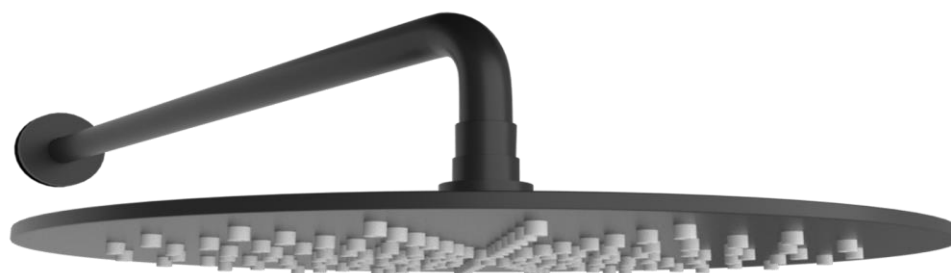

# Pioneer Rain Shower and Wall Arm Matte Black

FWPI09MB

Pioneer Rain Shower and Wall Arm

Lead free stainless steel wall mounted dump rose and arm in matte black plated finish

300mm diameter rose and 400mm length arm (15mm male connection)

304 stainless steel construction

Recommended working pressure 200-500 kPa (balanced)