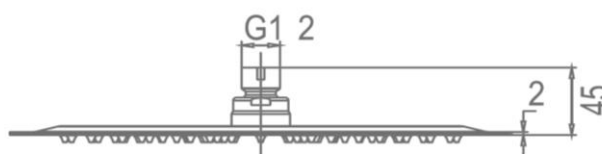

# Pioneer Rain Shower and Wall Arm Gun Metal

FWPI09GM

Pioneer Rain Shower and Wall Arm

Lead free stainless steel wall mounted dump rose and arm in gun metal plated finish

300mm diameter rose and 400mm length arm (15mm male connection)

304 stainless steel construction

Recommended working pressure 200-500 kPa (balanced)