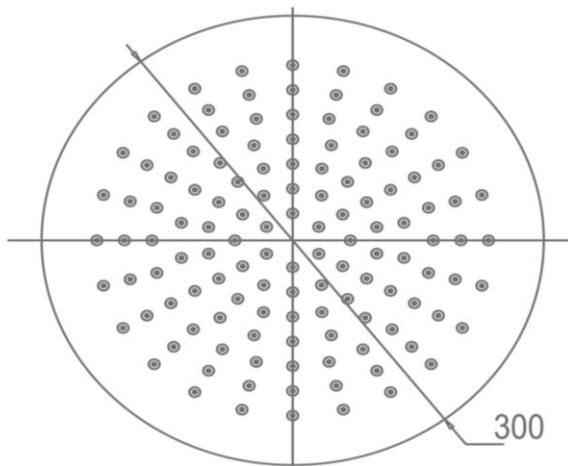

Pioneer Rain Shower and Wall Arm Gun Metal

FWPI09GM

Pioneer Rain Shower and Wall Arm

Lead free stainless steel wall mounted dump rose and arm in gun metal plated finish

300mm diameter rose and 400mm length arm (15mm male connection)

304 stainless steel construction

Recommended working pressure 200-500 kPa (balanced)

CARE AND USE

Tapware

All finishes are smooth, abrasion resistant, corrosion resistant, fade-proof and easy to clean. All finishes are super hard wearing surfaces that won't chip, peel or tarnish with normal use. All surfaces should be regularly wiped clean with non scouring, neutral wash solutions.

LIMITED PRODUCT WARRANTIES

To be read in conjunction with and subject to all terms and conditions contained in the Waterware 'Producer Statement' available on-line (<http://www.waterware.co.nz/media-downloads>) From date of purchase, Waterware Services warrants products from the following categories to be free from manufacturing defect subject to exclusions (if applicable):

Category	Domestic Installations	Commercial Installations	Exclusions	Wels
Tapware | 10 year conditional warranty	5 years parts and labour, 6-10 years parts only	1 year parts and labour	Handshowers and Hoses	3 Star 9L/min