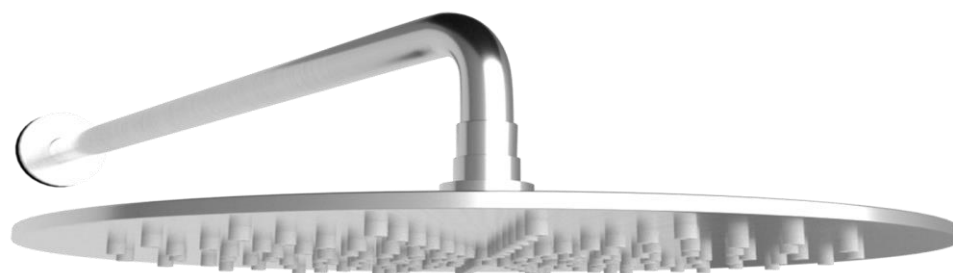

Pioneer Rain Shower and Wall Arm Brushed Stainless

FWPI09BS
Pioneer Rain Shower and Wall Arm

- Lead free wall mounted dump rose and arm in brushed stainless steel finish
- 300mm diameter rose and 400mm length arm (15mm male connection)
- 304 stainless steel construction
- Recommended working pressure 200-500 kPa (balanced)

CARE AND USE

Tapware

All finishes are smooth, abrasion resistant, corrosion resistant, fade-proof and easy to clean. All finishes are super hard wearing surfaces that won't chip, peel or tarnish with normal use. All surfaces should be regularly wiped clean with non scouring, neutral wash solutions.