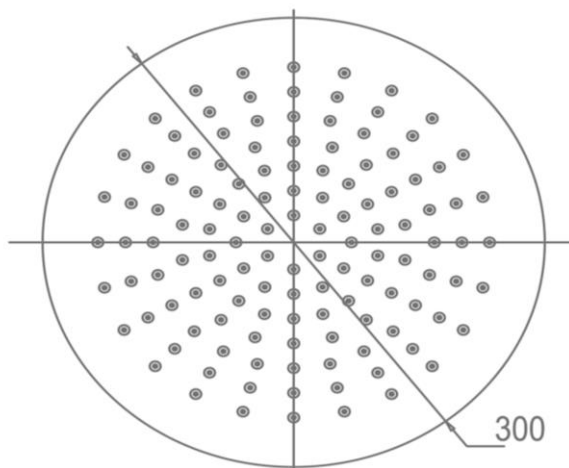

Pioneer Rain Shower and Wall Arm Brushed Stainless

FWPI09BS
Pioneer Rain Shower and Wall Arm

- Lead free wall mounted dump rose and arm in brushed stainless steel finish
- 300mm diameter rose and 400mm length arm (15mm male connection)
- 304 stainless steel construction
- Recommended working pressure 200-500 kPa (balanced)