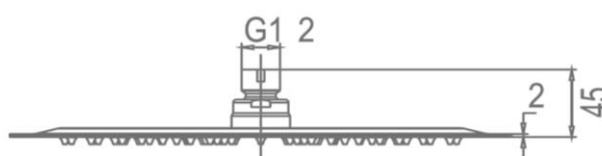

Pioneer Rain Shower and Wall Arm Brushed Stainless

FWPI09BS
Pioneer Rain Shower and Wall Arm

- Lead free wall mounted dump rose and arm in brushed stainless steel finish
- 300mm diameter rose and 400mm length arm (15mm male connection)
- 304 stainless steel construction
- Recommended working pressure 200-500 kPa (balanced)