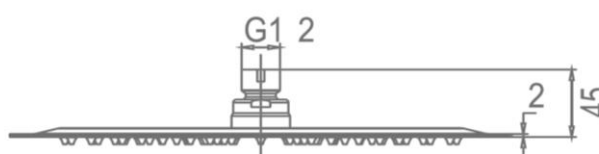

# Pioneer Rain Shower and Wall Arm Brushed Gold

FWPI09BG

Pioneer Rain Shower and Wall Arm

Lead free stainless steel wall mounted dump rose and arm in brushed gold plated finish

300mm diameter rose and 400mm length arm (15mm male connection)

304 stainless steel construction

Recommended working pressure 200-500 kPa (balanced)