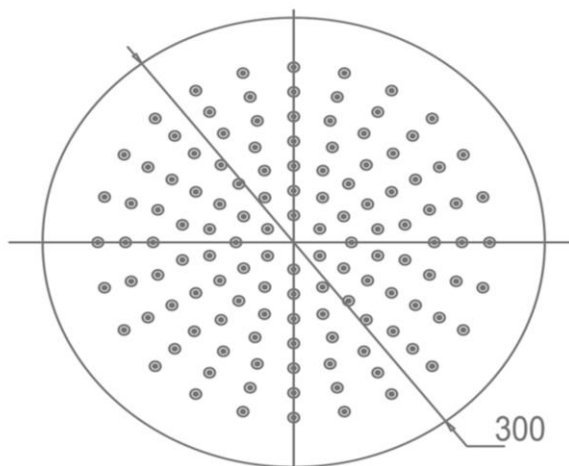

Pioneer Rain Shower and Wall Arm Brushed Gold

FWPI09BG

Pioneer Rain Shower and Wall Arm

Lead free stainless steel wall mounted dump rose and arm in brushed gold plated finish

300mm diameter rose and 400mm length arm (15mm male connection)

304 stainless steel construction

Recommended working pressure 200-500 kPa (balanced)

CARE AND USE

Tapware

All finishes are smooth, abrasion resistant, corrosion resistant, fade-proof and easy to clean. All finishes are super hard wearing surfaces that won't chip, peel or tarnish with normal use. All surfaces should be regularly wiped clean with non scouring, neutral wash solutions.

LIMITED PRODUCT WARRANTIES

To be read in conjunction with and subject to all terms and conditions contained in the Waterware 'Producer Statement' available on-line (<http://www.waterware.co.nz/media-downloads>) From date of purchase, Waterware Services warrants products from the following categories to be free from manufacturing defect subject to exclusions (if applicable):

Category	Domestic Installations	Commercial Installations	Exclusions	Wels
Tapware | 10 year conditional warranty	5 years parts and labour, 6-10 years parts only	1 year parts and labour	Handshowers and Hoses	3 Star 9L/min