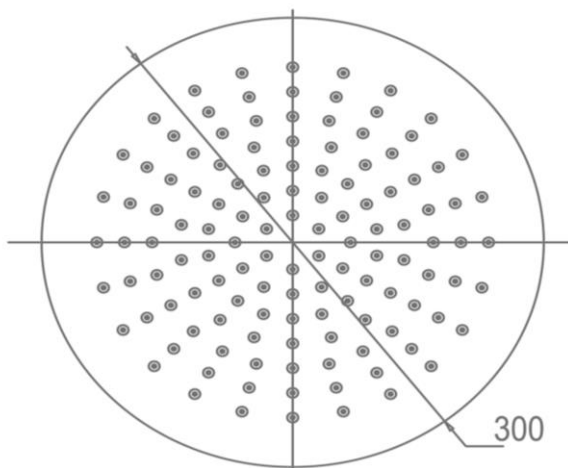

Pioneer Rain Shower and Wall Arm Antique Copper

FWPI09AB
Pioneer Rain Shower and Wall Arm

Lead free stainless steel wall mounted dump rose and arm in an antique copper finish
300mm diameter rose and 400mm length arm (15mm male connection)
304 stainless steel construction
Recommended working pressure 200-500 kPa (balanced)