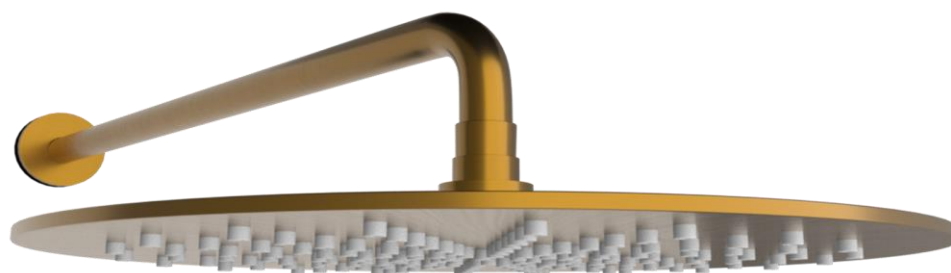

Pioneer Rain Shower and Wall Arm Antique Copper

FWPI09AB
Pioneer Rain Shower and Wall Arm

Lead free stainless steel wall mounted dump rose and arm in an antique copper finish
300mm diameter rose and 400mm length arm (15mm male connection)
304 stainless steel construction
Recommended working pressure 200-500 kPa (balanced)

CARE AND USE

Tapware

All finishes are smooth, abrasion resistant, corrosion resistant, fade-proof and easy to clean. All finishes are super hard wearing surfaces that won't chip, peel or tarnish with normal use. All surfaces should be regularly wiped clean with non scouring, neutral wash solutions.