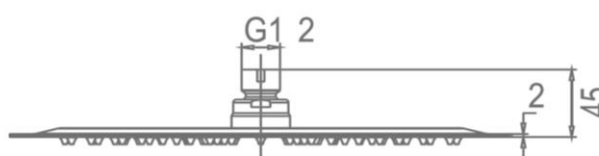

Pioneer Rain Shower and Wall Arm Antique Copper

FWPI09AB
Pioneer Rain Shower and Wall Arm

Lead free stainless steel wall mounted dump rose and arm in an antique copper finish
300mm diameter rose and 400mm length arm (15mm male connection)
304 stainless steel construction
Recommended working pressure 200-500 kPa (balanced)