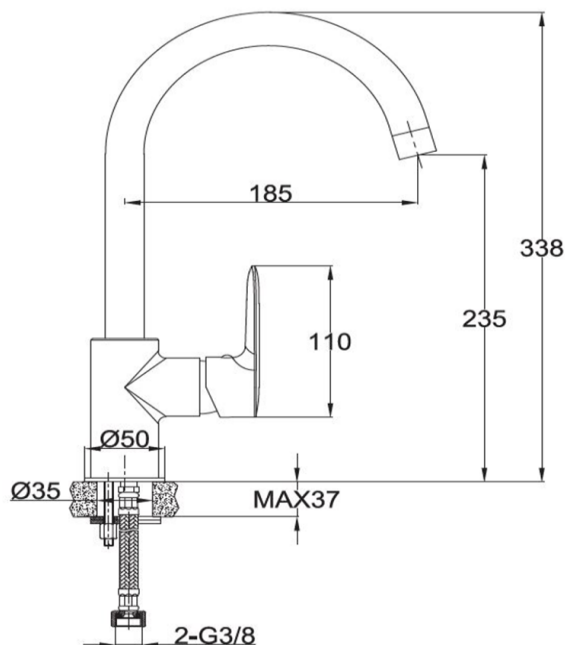

Project Gooseneck Kitchen Mixer

FWP86214CP

Project Gooseneck Kitchen Mixer Chrome

Kitchen gooseneck mixer in chrome

235mm aerator height x 185mm reach

Mains pressure only

Recommended working pressure 200 – 500kPa (balanced)