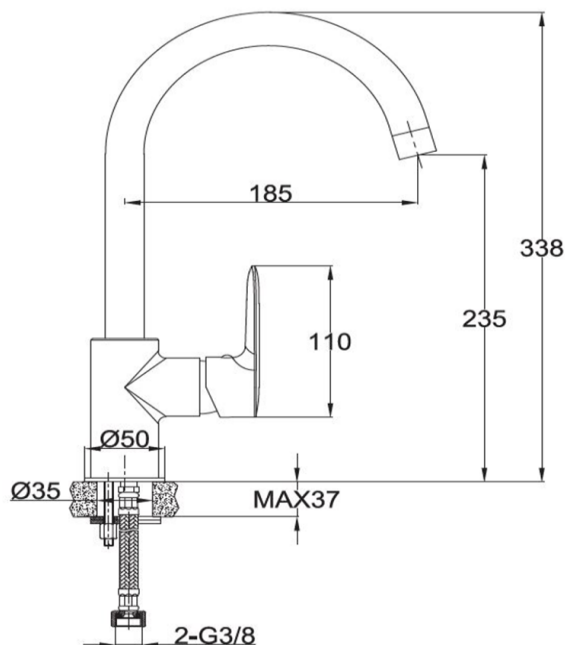

Project Gooseneck Kitchen Mixer

FWP86214BN

Project Gooseneck Kitchen Mixer Brushed Nickel

Kitchen gooseneck mixer in brushed nickel

235mm aerator height x 185mm reach

Mains pressure only

Recommended working pressure 200 – 500kPa (balanced)