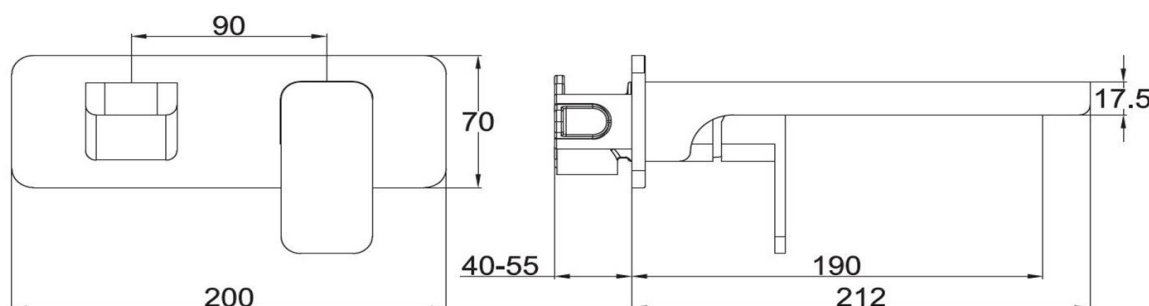

Project Wall Mounted Basin Mixer

FWP8286BL

Project Wall Mounted Basin Mixer Satin Black

- Hot and cold handle indications, 190mm spout reach
- Mains pressure only
- Recommended working pressure 200 – 500kPa (balanced)
- Watermark Certified