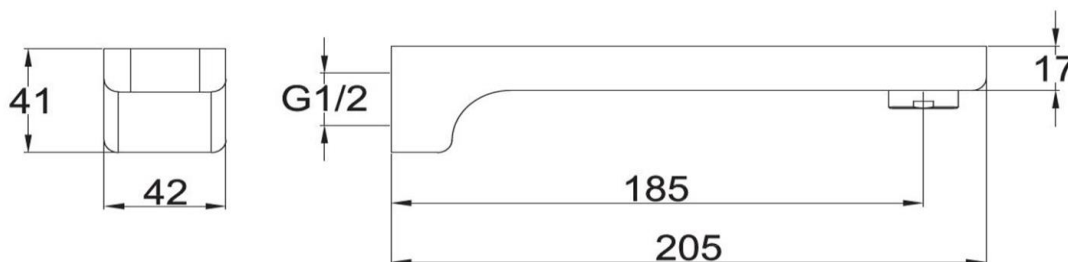

Project Wall Mounted Bath Spout

FWP08CP
Project Wall Mounted Bath Spout Chrome

15mm male connector, 185mm spout reach
Mains pressure only
Watermark Certified

CARE AND USE

Tapware

All finishes are smooth, abrasion resistant, corrosion resistant, fade-proof and easy to clean. All finishes are super hard wearing surfaces that won't chip, peel or tarnish with normal use. All surfaces should be regularly wiped clean with non scouring, neutral wash solutions.