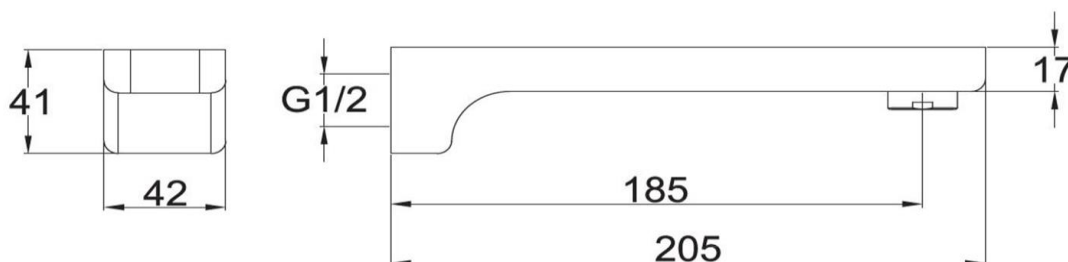

## Project Wall Mounted Bath Spout

FWP08BL

Project Wall Mounted Bath Spout Satin Black

15mm male connector, 185mm spout reach

Mains pressure only

Watermark Certified