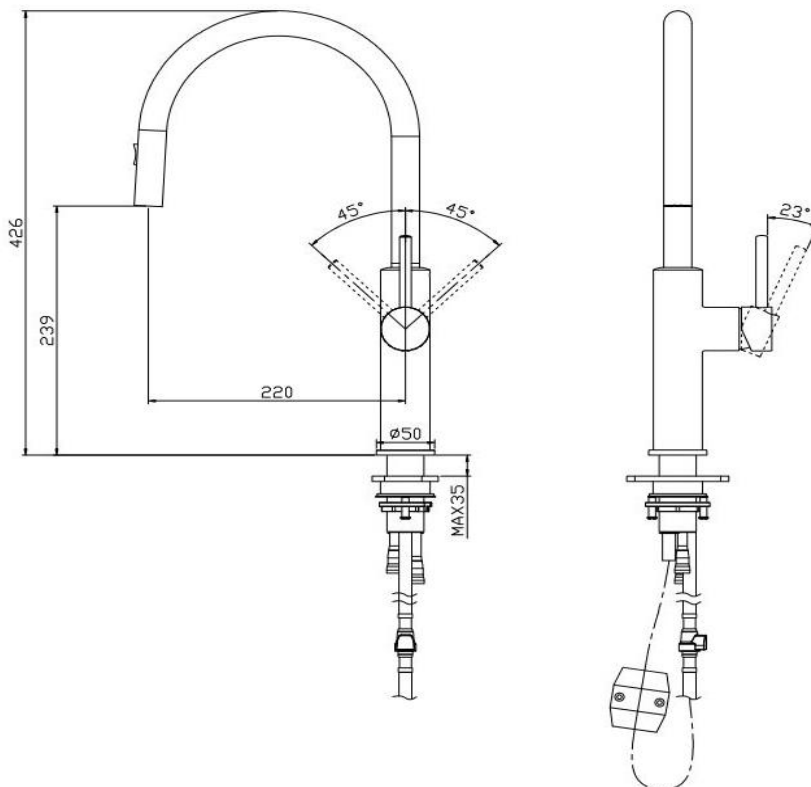

Pioneer Extractable Kitchen Mixer

FWK20121MB

Pioneer Extractable Kitchen Mixer Matte Black

- Lead free stainless steel extractable kitchen mixer in a matte black plated finish
- Swivel spout and dual spray button control on metal extractable head
- Mains pressure only
- 304 stainless construction
- 426mm overall height x 220mm reach