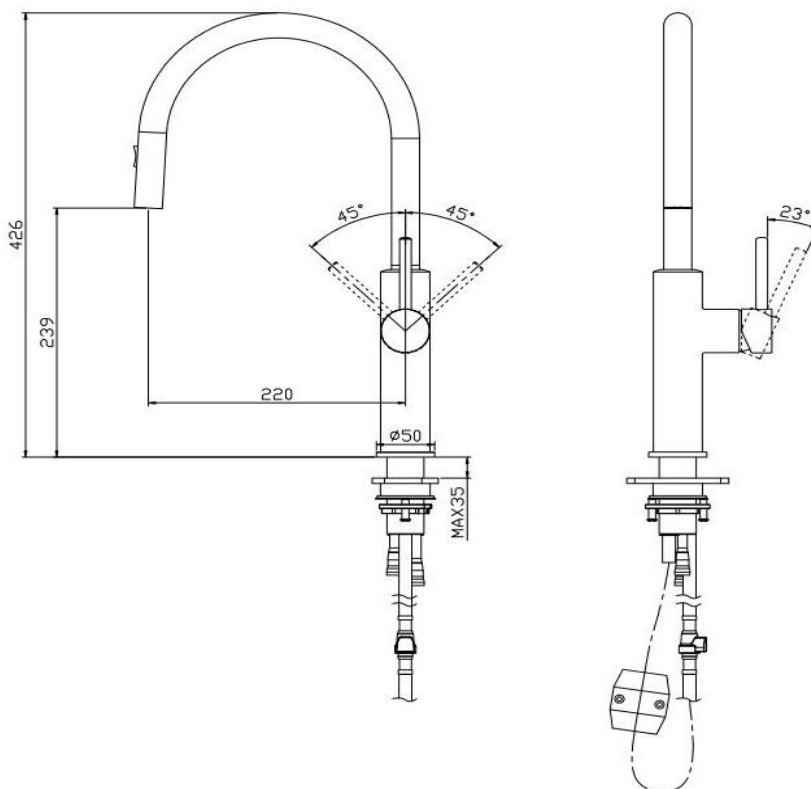

Mains pressure only

304 stainless construction

426mm overall height x 220mm reach

CARE AND USE

Tapware

All finishes are smooth, abrasion resistant, corrosion resistant, fade-proof and easy to clean. All finishes are super hard wearing surfaces that won't chip, peel or tarnish with normal use. All surfaces should be regularly wiped clean with non scouring, neutral wash solutions.