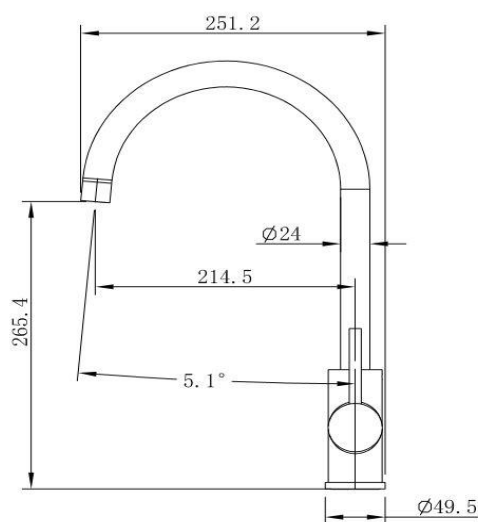

# Pioneer Swivel Spout Kitchen Mixer Polished Stainless

FWK20110CP  
Pioneer Swivel Spout Kitchen Mixer

Lead free stainless steel swivel spout kitchen mixer in a polished stainless steel finish  
304 stainless construction  
395.4mm overall height x 214.5mm reach