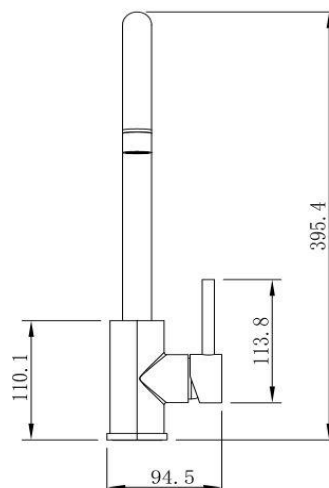

# Pioneer Swivel Spout Kitchen Mixer Polished Stainless

FWK20110CP  
Pioneer Swivel Spout Kitchen Mixer

Lead free stainless steel swivel spout kitchen mixer in a polished stainless steel finish  
304 stainless construction  
395.4mm overall height x 214.5mm reach