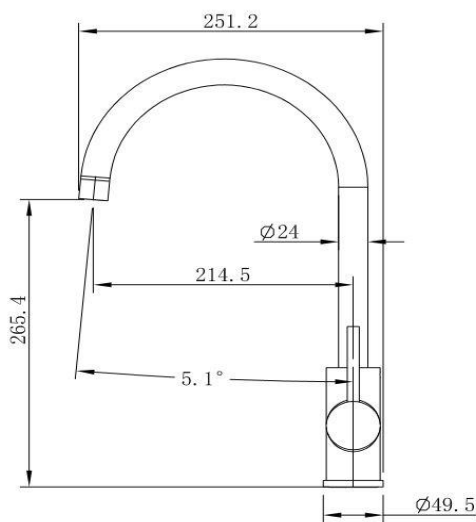

395.4mm overall height x 214.5mm reach

CARE AND USE

Tapware

All finishes are smooth, abrasion resistant, corrosion resistant, fade-proof and easy to clean. All finishes are super hard wearing surfaces that won't chip, peel or tarnish with normal use. All surfaces should be regularly wiped clean with non scouring, neutral wash solutions.