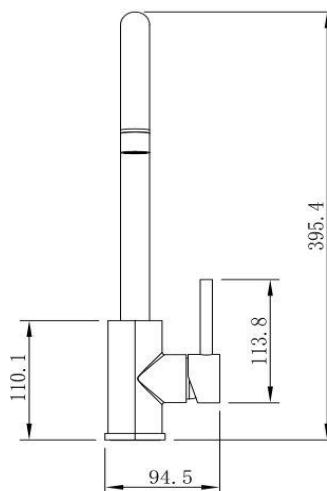

395.4mm overall height x 214.5mm reach

CARE AND USE

Tapware

All finishes are smooth, abrasion resistant, corrosion resistant, fade-proof and easy to clean. All finishes are super hard wearing surfaces that won't chip, peel or tarnish with normal use. All surfaces should be regularly wiped clean with non scouring, neutral wash solutions.