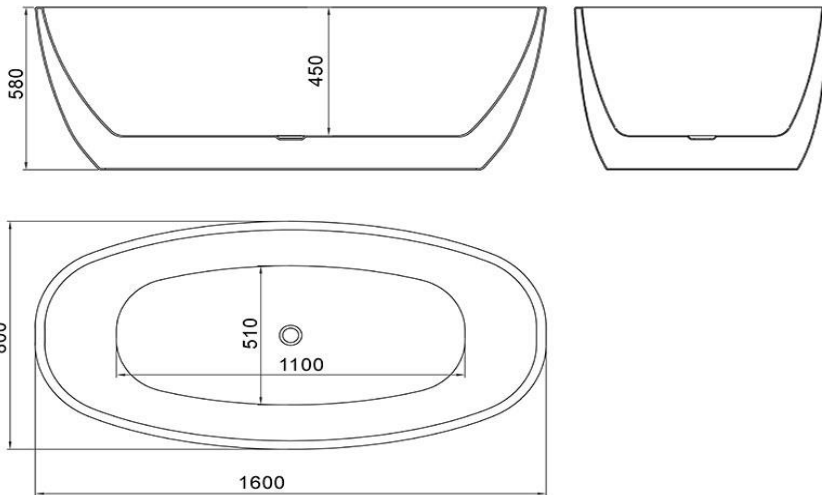

Coco Freestanding Bath

WD6026AWH

Coco 1600mm Freestanding Bath Gloss White (Tapered Edge)

1600mm freestanding bath in high quality gloss white pure acrylic

Tapered edge design

Adjustable feet

Includes gloss white 'klikklak' pop-up waste

Approx. 70kg in weight

CARE AND USE

Acrylic Baths

The glossy/matte acrylic finish should be regularly wiped clean with non scouring, neutral wash solutions. Avoid abrasive cleaners or use mild abrasives sparingly if absolutely necessary.

LIMITED PRODUCT WARRANTIES

To be read in conjunction with and subject to all terms and conditions contained in the Waterware 'Producer Statement' available on-line (<http://www.waterware.co.nz/media-downloads>) From date of purchase, Waterware Services warrants products from the following categories to be free from manufacturing defect subject to exclusions (if applicable):

Category	Domestic Installations	Commercial Installations	Exclusions	Wels
Baths	5 years parts and labour, 6 - 10 years parts only	1 year parts and labour	Klikklak waste	Not required