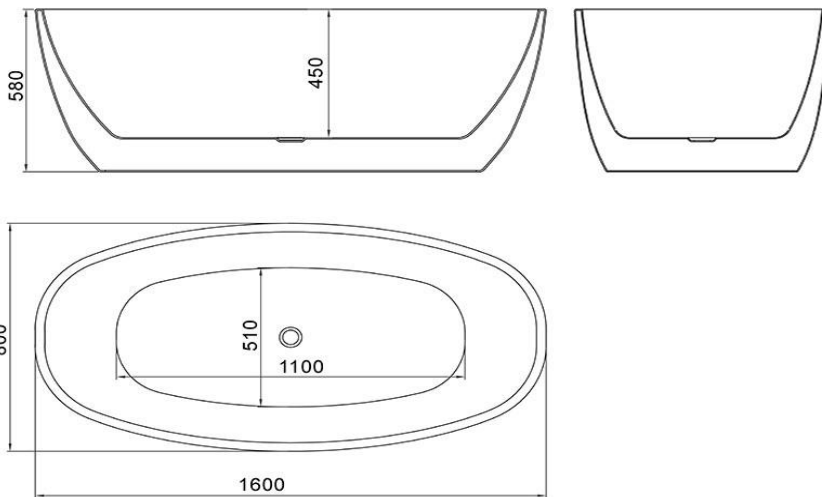

## Coco Freestanding Bath

WD6026ABL

Coco 1600mm Freestanding Bath Matte Black (Tapered Edge)

1600mm freestanding bath in high quality matte black pure acrylic

Tapered edge design

Adjustable feet

Includes matte black 'klikklak' pop-up waste

Approx. 70kg in weight