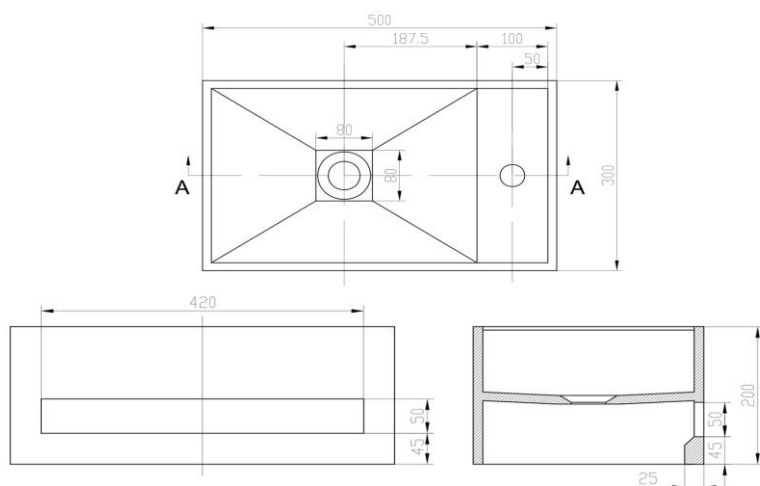

iStone Wall Mounted Wash Closet Basin

WD3877MW

iStone WC Basin 500 x 300 x 200mm Matte White

iStone matte white wall mounted WC basin with a pre-drilled tap hole

500mm wide x 300mm deep x 200mm high

Made from a solid homogeneous composite material which is dimensionally accurate, inert, non toxic, durable and repairable.

Note: Klikklak wastes are sold separately

CARE AND USE

iStone Composite Stone

iStone composite stone products should be wiped clean regularly and are best cleaned with cream or mild abrasive cleaners. Do not use harsh abrasives on the basin surfaces.

LIMITED PRODUCT WARRANTIES

To be read in conjunction with and subject to all terms and conditions contained in the Waterware 'Producer Statement' available on-line (<http://www.waterware.co.nz/media-downloads>) From date of purchase, Waterware Services warrants products from the following categories to be free from manufacturing defect subject to exclusions (if applicable):

Category	Domestic Installations	Commercial Installations	Exclusions	Wels
Basins	5 years parts and labour	1 years parts and labour	None	Not required