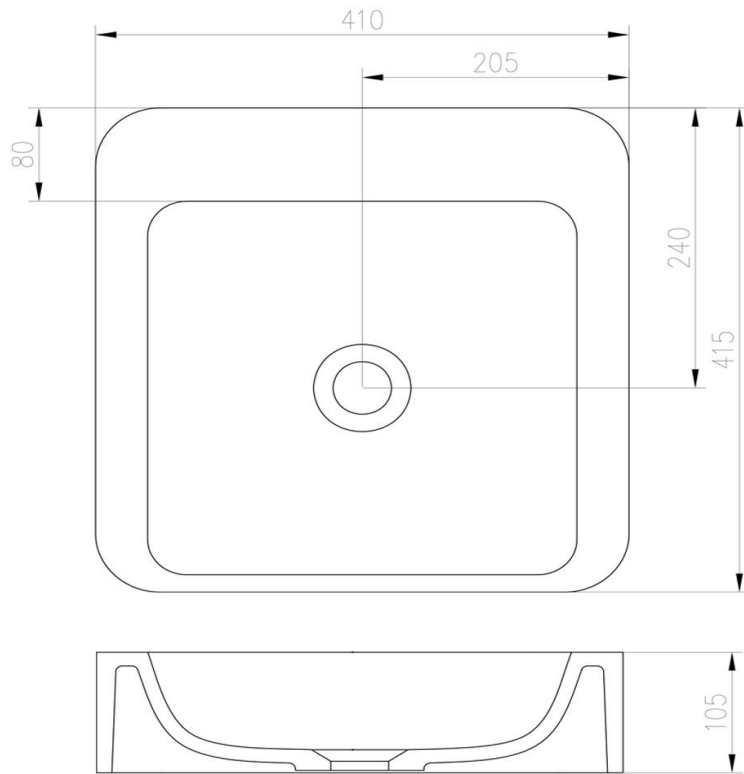

iStone Soft Square Basin

WD3861WHA

iStone Soft Square Basin 410 x 415 x 105mm Gloss White
(Not Drilled)

iStone gloss white soft square basin with a single tap hole.
410mm wide x 415mm deep x 105mm high

Made from a solid homogeneous composite material (finished with a thick glossy layer of gel coat) which is dimensionally accurate, inert, non toxic, durable and repairable.

Note: Klikklak wastes are sold separately

CARE AND USE

iStone Composite Stone

iStone composite stone products should be wiped clean regularly and are best cleaned with cream or mild abrasive cleaners. Do not use harsh abrasives on the basin surfaces.

LIMITED PRODUCT WARRANTIES

To be read in conjunction with and subject to all terms and conditions contained in the Waterware 'Producer Statement' available on-line (<http://www.waterware.co.nz/media-downloads>) From date of purchase, Waterware Services warrants products from the following categories to be free from manufacturing defect subject to exclusions (if applicable):

Category	Domestic Installations	Commercial Installations	Exclusions	Wels
Basins	5 years parts and labour	1 years parts and labour	None	Not required