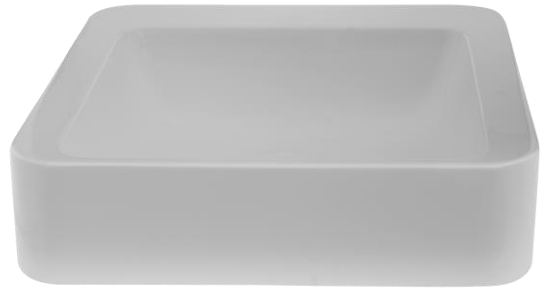

iStone Soft Square Basin

WD3861WHA

iStone Soft Square Basin 410 x 415 x 105mm Gloss White
(Not Drilled)

iStone gloss white soft square basin with a single tap hole.
410mm wide x 415mm deep x 105mm high

Made from a solid homogeneous composite material (finished with a thick glossy layer of gel coat) which is dimensionally accurate, inert, non toxic, durable and repairable.

Note: Klikklak wastes are sold separately

CARE AND USE

iStone Composite Stone

iStone composite stone products should be wiped clean regularly and are best cleaned with cream or mild abrasive cleaners. Do not use harsh abrasives on the basin surfaces.