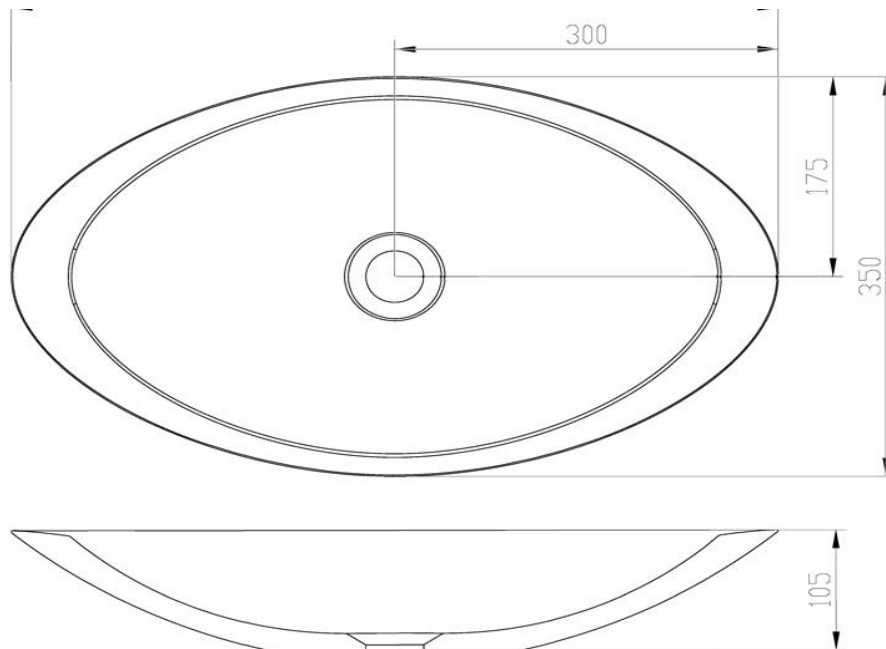

iStone Oval Basin

WD3857WH

iStone Oval Basin 600 x 105 x 350mm Gloss White

iStone gloss white oval basin

600mm wide x 105mm high x 350mm deep

Made from a solid homogeneous composite material which is dimensionally accurate, inert, non toxic, durable and repairable.

Note: Klikclak wastes are sold separately

CARE AND USE

iStone Composite Stone

iStone composite stone products should be wiped clean regularly and are best cleaned with cream or mild abrasive cleaners. Do not use harsh abrasives on the basin surfaces.

LIMITED PRODUCT WARRANTIES

To be read in conjunction with and subject to all terms and conditions contained in the Waterware 'Producer Statement' available on-line (<http://www.waterware.co.nz/media-downloads>) From date of purchase, Waterware Services warrants products from the following categories to be free from manufacturing defect subject to exclusions (if applicable):

Category	Domestic Installations	Commercial Installations	Exclusions	Wells
Basins	5 years parts and labour	1 years parts and labour	None	Not required