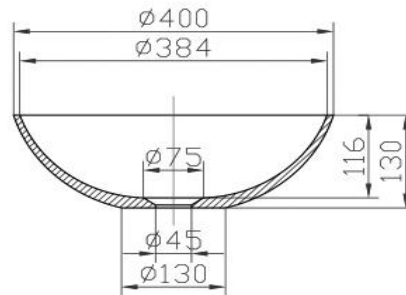

iStone Round Basin

WD38499GY

iStone Round Basin 400 x 130mm Matte Grey

iStone matte grey finish round basin

400mm diameter x 130mm high

Made from a solid homogeneous composite material which is dimensionally accurate, inert, non toxic, durable and repairable.

Note: Klikclak wastes are sold separately

CARE AND USE

iStone Composite Stone

iStone composite stone products should be wiped clean regularly and are best cleaned with cream or mild abrasive cleaners. Do not use harsh abrasives on the basin surfaces.

LIMITED PRODUCT WARRANTIES

To be read in conjunction with and subject to all terms and conditions contained in the Waterware 'Producer Statement' available on-line (<http://www.waterware.co.nz/media-downloads>) From date of purchase, Waterware Services warrants products from the following categories to be free from manufacturing defect subject to exclusions (if applicable):

Category	Domestic Installations	Commercial Installations	Exclusions	Wels
Basins	5 years parts and labour	1 years parts and labour	None	Not required