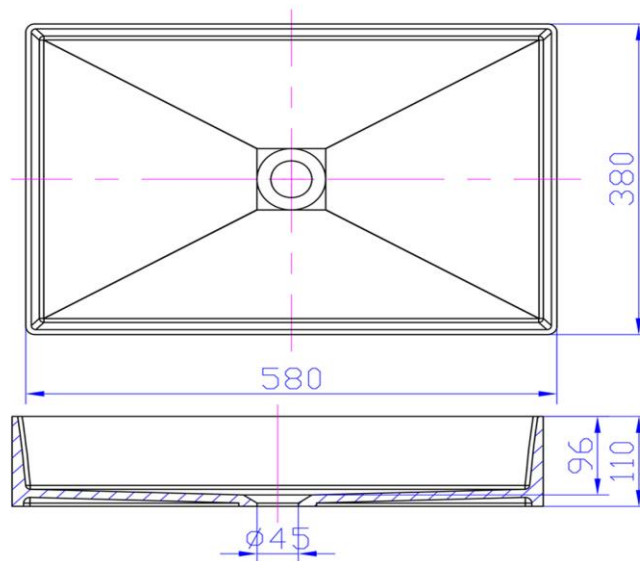

iStone Rectangle Basin

WD38337WH

iStone Rectangle Basin 580 x 380 x 110mm Gloss White

iStone gloss white rectangle basin

580mm wide x 380mm deep x 110mm high

Made from a solid homogeneous composite material which is dimensionally accurate, inert, non toxic, durable and repairable.

Note: Klikclak wastes are sold separately

CARE AND USE

iStone Composite Stone

iStone composite stone products should be wiped clean regularly and are best cleaned with cream or mild abrasive cleaners. Do not use harsh abrasives on the basin surfaces.

LIMITED PRODUCT WARRANTIES

To be read in conjunction with and subject to all terms and conditions contained in the Waterware 'Producer Statement' available on-line (<http://www.waterware.co.nz/media-downloads>) From date of purchase, Waterware Services warrants products from the following categories to be free from manufacturing defect subject to exclusions (if applicable):

Category	Domestic Installations	Commercial Installations	Exclusions	Wels
Basins	5 years parts and labour	1 years parts and labour	None	Not required