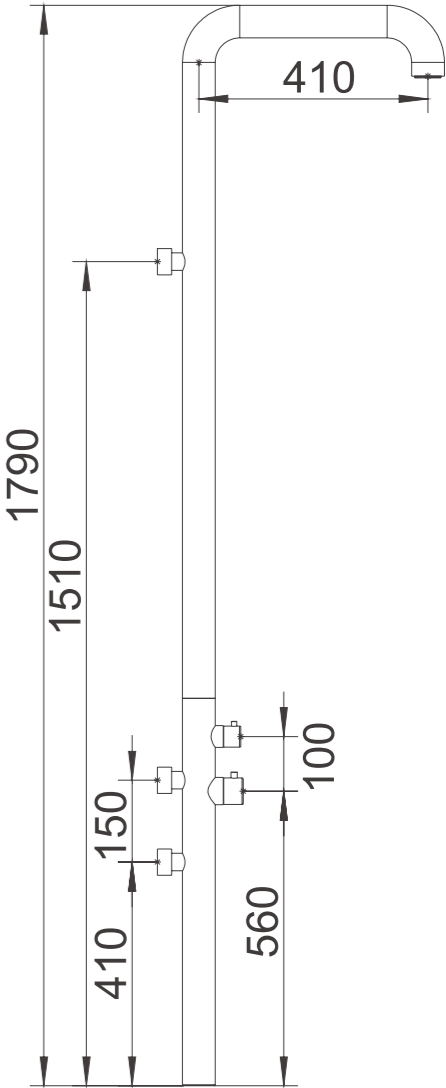

FWU9503BS (without overflow)
FWU9502BS (with overflow)
Clickclak waste 32mm, brushed stainless

OUTDOOR SHOWERS

FWOD9010BL
Indoor/outdoor wallmount shower, matte black
1790mm height x 410mm reach

FWOD9010BS
Indoor/outdoor wallmount shower, brushed stainless
1790mm height x 410mm reach