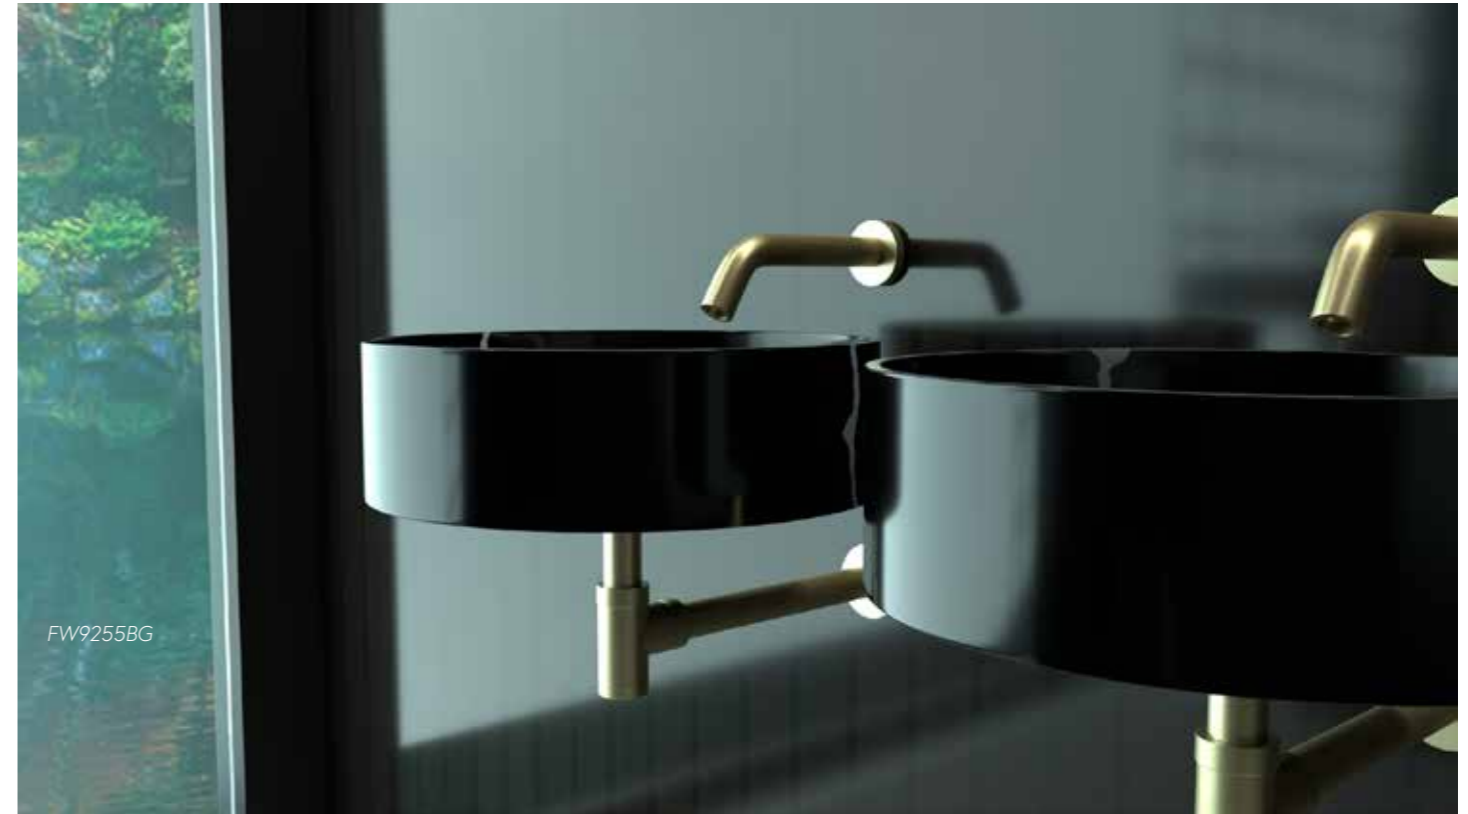

Robe hook
FWCL3682BN brushed nickel

Hand towel ring
FWCL3680-1GM gun metal

Toilet roll holder
FWCL3686GM gun metal

Robe hook
FWCL3682GM gun metal

BOTTLE TRAPS

Modern bottles traps in 6 different finishes

FW9235
Adjustable bottle trap
chrome