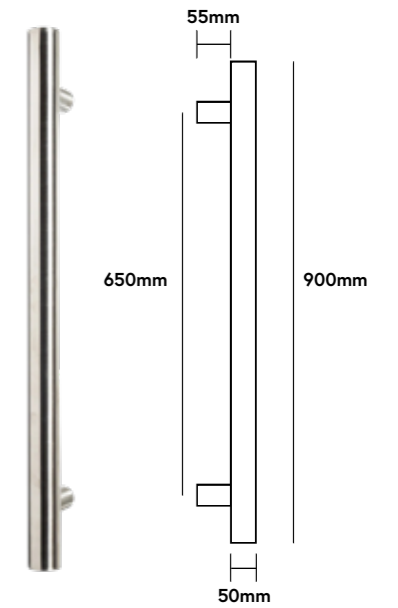

ELECTRIC HEATED TOWEL BARS HORIZONTAL

Electric towel bars with square mounting posts offer a unique collection focused on contemporary, geometric lines. Their pure flexibility in the number and positioning of the rails, means they can be installed in multiples (sold separately) and connected in parallel to a common low voltage transformer (also sold separately). Complementing any surrounding of square and round fixtures, making it adaptable to any bathroom setting.

The concealed electrical connection is IP45 rated, can be orientated left or right hand and is manufactured and tested to AS/NZS 60335.2.43.

500mm; 12V / 9.3Watts / Maximum of 10 towel bars per transformer
650mm; 12V / 12.0Watts / Maximum of 7 towel bars per transformer
850mm; 12V / 15.6Watts / Maximum of 6 towel bars per transformer

500mm wide
RTSBSQ500CP

500mm wide
RTSBR500CP

650mm wide
RTSBSQ650CP

650mm wide
RTSBR650CP

850mm wide
RTSBSQ850CP

850mm wide
RTSBR850CP

500mm wide
RTSBSQ500GM

500mm wide
RTSBR500GM

650mm wide
RTSBSQ650GM

650mm wide
RTSBR650GM

850mm wide
RTSBSQ850GM

850mm wide
RTSBR850GM

500mm wide
RTSBSQ500BG

500mm wide
RTSBR500BG

650mm wide
RTSBSQ650BG

650mm wide
RTSBR650BG

850mm wide
RTSBSQ850BG

850mm wide
RTSBR850BG

500mm wide
RTSBSQ500BL

500mm wide
RTSBR500BL

650mm wide
RTSBSQ650BL

650mm wide
RTSBR650BL

850mm wide
RTSBSQ850BL

850mm wide
RTSBR850BL

500mm wide
RTSBSQ500BS

500mm wide
RTSBR500BS

650mm wide
RTSBSQ650BS

650mm wide
RTSBR650BS

850mm wide
RTSBSQ850BS

850mm wide
RTSBR850BS

ELECTRIC HEATED TOWEL BARS VERTICAL

Sizes available: 850mm (Outer edge)

Voltage/ Wattage: All 12 Volt

850mm Square or Round 20 Watts (4 Rails max per transformer)

Wiring: Universal, cable can enter top or bottom.

Standards: Manufactured and tested to AS/NZS 60335.2.43