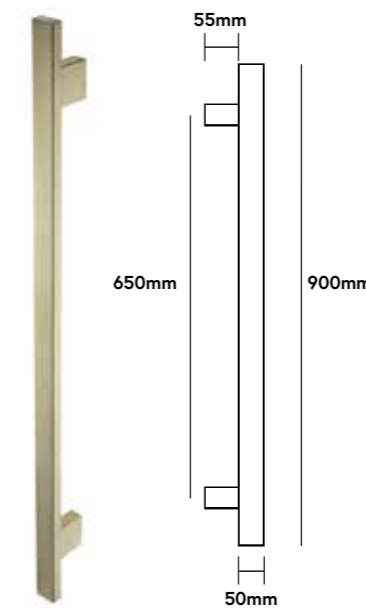

Towel Rails 12v Vertical Square

Brushed Gold (Shown)
RTVSQ850BG

Satin Black
RTVSQ850BL

Brushed Stainless
RTVSQ850BS

Chrome
RTVSQ850CP

Gun Metal
RTVSQ850GM

White
RTVSQ850WH

Towel Rails 12v Vertical Round