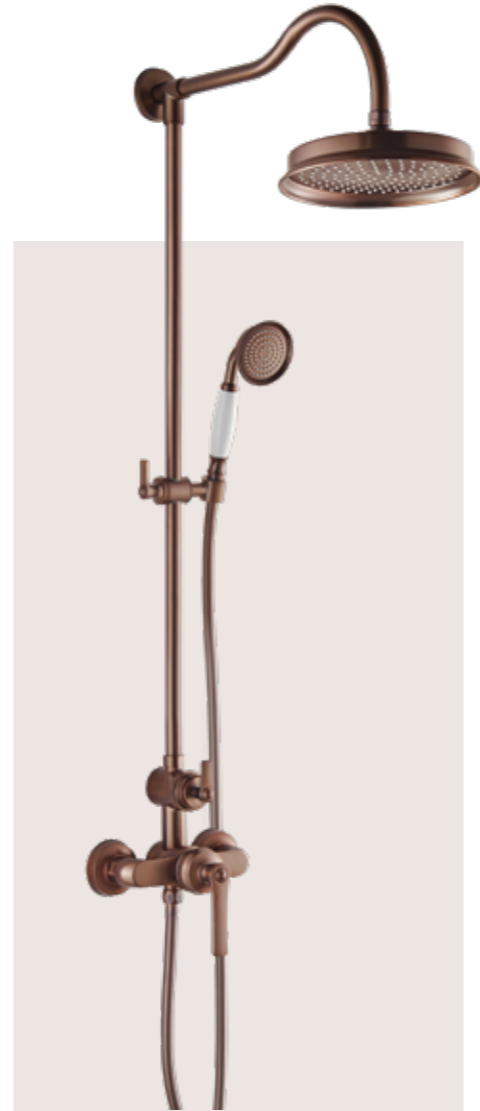

*FWL7629, FWL8982

THE LIBERTY RANGE | OIL RUBBED BRONZE

Mains pressure tapware in an oil rubbed bronze, chrome and aged iron finish with classic styling

FWL9809
Standard basin mixer, oil rubbed bronze
100mm aerator height x 130mm reach
WELS 5 star 5L/min

FWL8292
Wall mounted basin mixer, oil rubbed bronze
180mm reach
WELS 5 star 5L/min

FWL8259
3 hole deck mounted basin set, oil rubbed bronze
90mm aerator height x 130mm reach
WELS 5 star 5L/min

FWL7129
Floor mount bath mixer with
1 spray function handshower
950mm high x 230mm reach
WELS 3 star 7.5L/min

FWL9809A
Tall basin mixer, oil rubbed bronze
180mm aerator height x 150mm reach
WELS 5 star 5L/min

FWL9509 with 1 spray function
Slide shower, oil rubbed bronze,
600mm centres
WELS 3 star 7.5L/min

FWL7629 with 1 spray function
Shower tower and mixer, oil rubbed bronze
1150mm high x 720mm reach
WELS 3 star 9L/min

FWL27
Wall mount bath spout,
oil rubbed bronze
220mm reach

LIBERTY ACCESSORIES

FWL8989
Toilet roll holder, oil rubbed bronze
210mm wide x 62mm deep

FWL8982
Double towel rail, oil rubbed bronze
650mm wide x 112mm deep