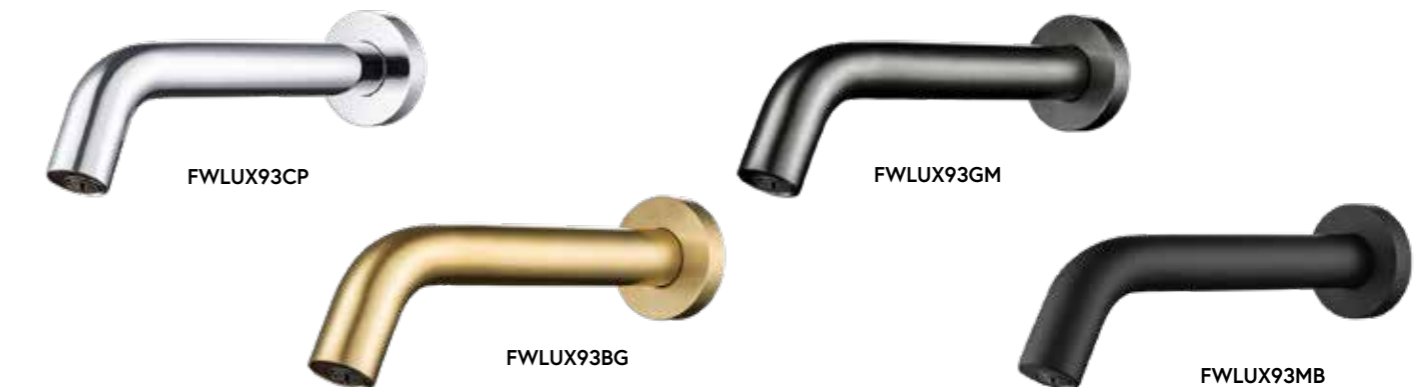

FWU8004BS
Body spray set, 1.2m hose
brushed stainless

FWLO8005GM
Trigger spray set, 1.2m hose
gun metal

FWLO8004GM
Body spray set, 1.2m hose
gun metal

LUXE DECK AND WALL MOUNTED SENSOR TAPWARE

With public space design being reflected throughout a footprint, Luxe tapware in our extended colour palette is a way to continue the look and feel throughout a commercial space, without sacrificing function and technology.

Luxe deck mounted automatic tap
with sensor, 242mm height x 130mm reach

Luxe wall mounted automatic tap
with sensor, 198mm reach

*RTLSQ1200650BL, FWLO2037GM, FWLO9516MGM

*RTL900650CP

ELECTRIC HEATED SQUARE TOWEL RAILS

Our extensive range of electric heated square towel rails come in satin black, chrome, brushed stainless, gun metal and brushed copper.

Towel Rail Electric Square Satin Black	Towel Rail Electric Square Chrome	Towel Rail Electric Square Brushed Stainless	Towel Rail Electric Round Brushed Copper
600 x 500mm RTLSQ600500BL	600 x 500mm RTLSQ600500CP	900 x 500mm RTLSQ900500BS	600 x 650mm RTLSQ600650BC
600 x 650mm RTLSQ600650BL	600 x 650mm RTLSQ600650CP	900 x 650mm RTLSQ900650BS	900 x 500mm RTLSQ900500BC
600 x 850mm RTLSQ600850BL	600 x 850mm RTLSQ600850CP	1200 x 500mm* RTLSQ1200500BS RTLSQ1200500BS12	900 x 650mm RTLSQ900650BC
600 x 1050mm RTLSQ6001050BL	600 x 1050mm RTLSQ6001050CP		1200 x 500mm RTLSQ1200500BC
900 x 400mm RTLSQ900400BL	900 x 400mm RTLSQ900400CP	Towel Rail Electric Square Gun Metal	
900 x 500mm RTLSQ900500BL	900 x 500mm RTLSQ900500CP	600 x 650mm RTLSQ600650GM	
900 x 650mm RTLSQ900650BL	900 x 650mm RTLSQ900650CP	900 x 500mm RTLSQ900500GM	
900 x 850mm RTLSQ900850BL	900 x 850mm RTLSQ900850CP	900 x 650mm RTLSQ900650GM	
1200 x 500mm RTLSQ1200500BL	1200 x 500mm RTLSQ1200500CP	1200 x 500mm RTLSQ1200500GM	
1200 x 650mm RTLSQ1200650BL	1200 x 650mm RTLSQ1200650CP		
1600 x 600mm RTLSQ1600600BL	1600 x 600mm RTLSQ1600600CP		