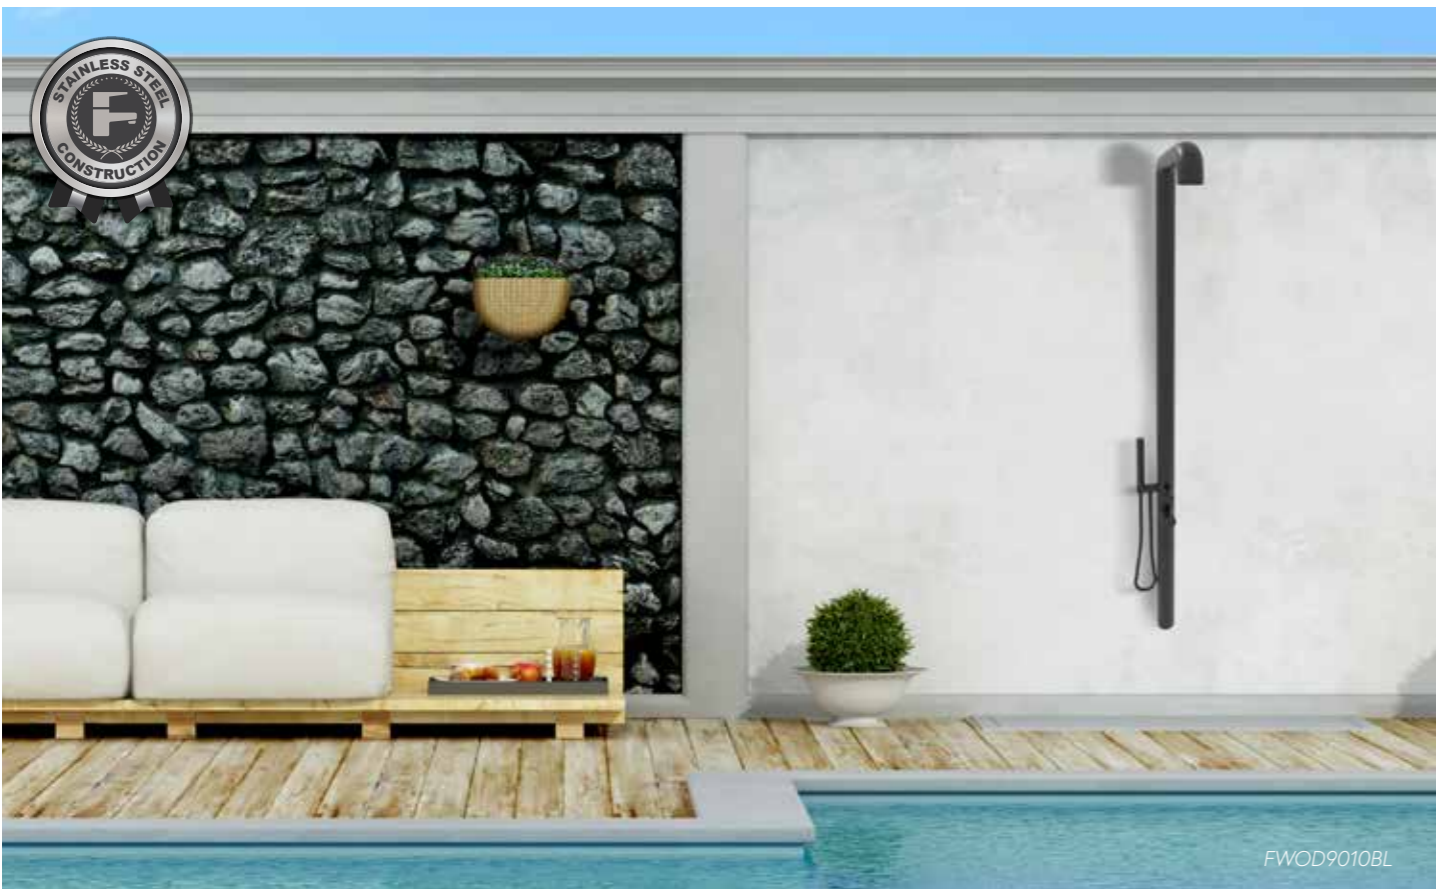

OUTDOOR SHOWERS