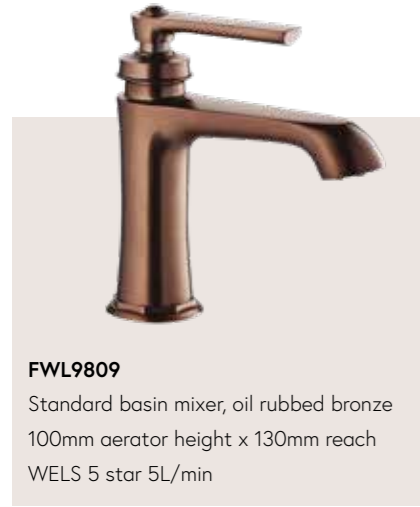

*FWL7629, FWL8982

THE LIBERTY RANGE | OIL RUBBED BRONZE

Mains pressure tapware in an oil rubbed bronze, chrome and aged iron finish with classic styling

FWL9809
Standard basin mixer, oil rubbed bronze
100mm aerator height x 130mm reach
WELS 5 star 5L/min