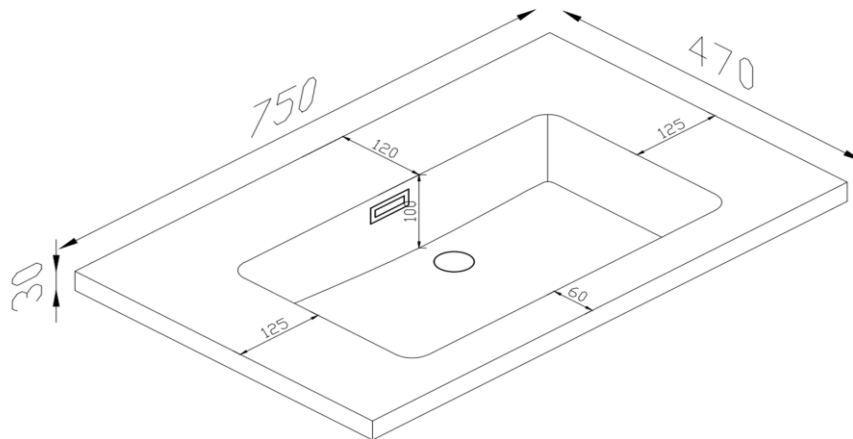

Kzoao 750 Honed Lexus Top

KZTL750A

Kzoao 750mm Honed Lexus Top Single Bowl

Kzoao Lexus stone resin single basin top
 Undrilled so can be installed with deck mounted or wall mounted tapware
 In honed matte white finish
 750mm wide x 470mm deep x 25mm thick
 100mm basin depth
 Made from a solid homogeneous composite material which is dimensionally accurate, inert, non toxic, durable and repairable.