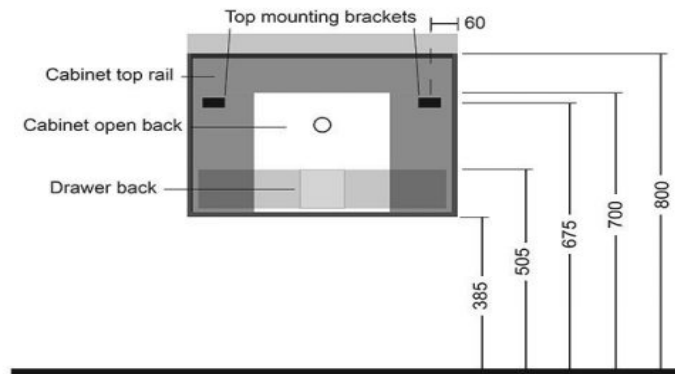

## Kzoao 750mm Vanity

KZCS750BL

Kzoao 750mm Vanity Black Wood Grain

750mm beech wood grain deep drawer cabinet  
 Wall hung cabinet with soft close drawers finished in a beech wood grain laminate finish over 'E-ZERO' low formaldehyde emitting MDF

Note: The vanity and top are sold separately, if you require both please ensure you add both to your cart

**Rear View (KZCS750)**  
 750mm wide x 470mm deep x 415mm high