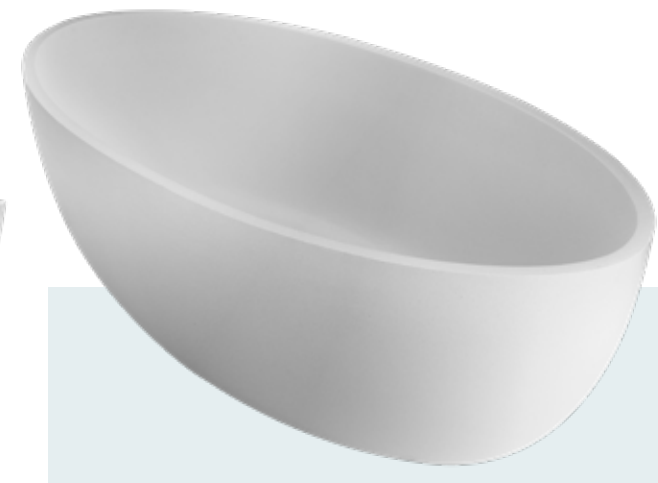

STONE BATHS

Made from a luxurious solid stone resin composite with smooth elegant lines