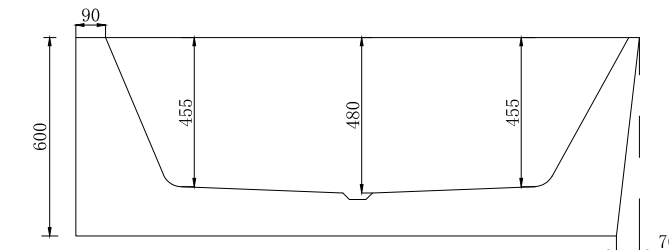

The Smith Back to wall corner acrylic bath left and right

BPBA8356-170L 1700mm L x 780mm W x 600mm H (Shown)

BPBA8356-170R 1700mm L x 780mm W x 600mm H

Available in gloss white and matte white

Includes white klikklak waste