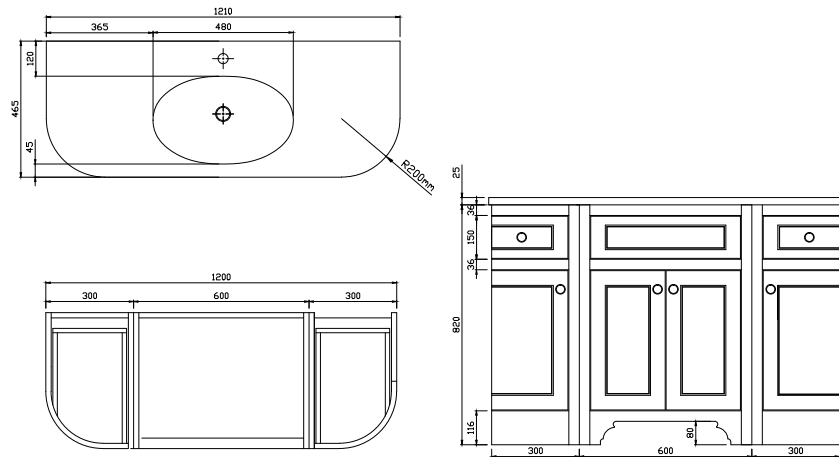

1200mm W x 465mm D x 845mm H
KZENG1200GY Grey

610mm W x 465mm D x 845mm H
KZENG600GY Grey

900mm W x 465mm D x 845mm H
KZENG900RGY Grey

900mm W x 465mm D x 845mm H
KZENG900LGY Grey

VANITIES - POWDER ROOM

Wall hung vanities