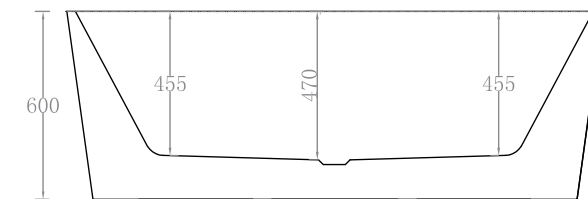

The Smith Back to wall acrylic bath

BPBA8356-170 1700mm L x 800mm W x 600mm H (Shown)

BPBA8356-150 1500mm L x 800mm W x 600mm H

Available in gloss white or matte white

Includes white klikklak waste