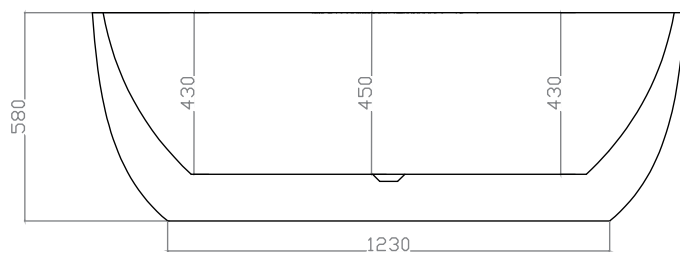

ACRYLIC BATHS

Manufactured from pure acrylic sheets, offering strength and durability, an easy clean surface for health and hygiene.

Matte Black 1600mm L x 800mm W x 580mm H (Shown)

WD6026BL

Gloss White 1600mm L x 800mm W x 580mm H

WD6026WH

BPBA8000MW

Matte White 1650mm L x 820mm W x 580mm H

BPBA8000MW

SMITH BATHS

BPBA8356-170 1700mm L x 800mm W x 600mm H (Shown)

BPBA8356-150 1500mm L x 800mm W x 600mm H

Available in gloss white or matte white

Includes white klikklak waste

BPBA8356-170L 1700mm L x 780mm W x 600mm H (Shown)

BPBA8356-170R 1700mm L x 780mm W x 600mm H

Available in gloss white and matte white

Includes white klikklak waste