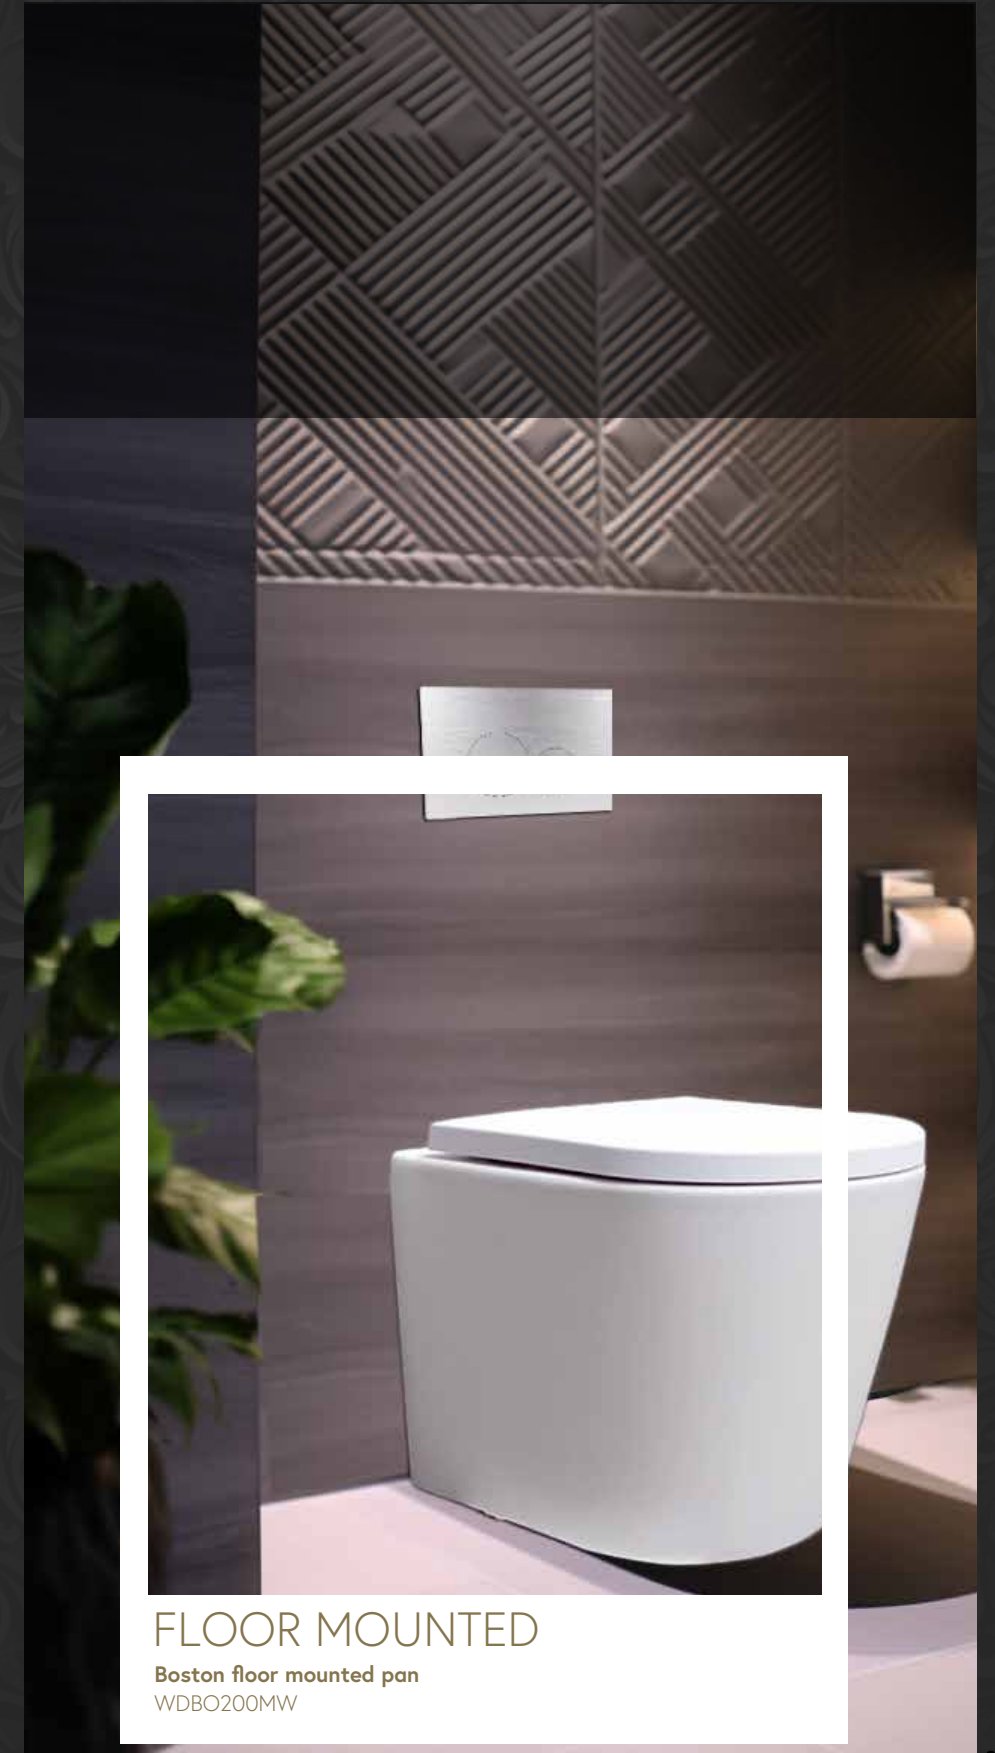

Harvard Comfort height Floor mounted pan
WDHA200WH

BOSTON
MATTE WHITE COLLECTION

Boston back to wall suite
WDBO100MW

Boston floor mounted pan
WDBO200MW

Boston wall hung pan
WDBO300MW

FLOOR MOUNTED
Boston floor mounted pan
WDBO200MW