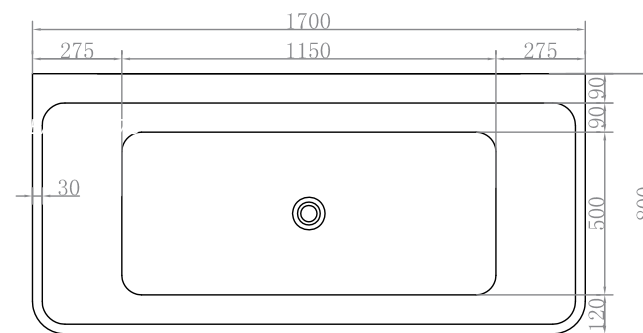

Carbon Quartz

Snow Quartz

Free standing stone 'Quila' bath with pop up waste

WD6589SQ Snow Quartz 1700mm L x 800mm W x 480mm H (shown)

WD6589CQ Carbon Quartz 1700mm L x 800mm W x 480mm H

Other colour options available on indent

WD6026BL

Free standing acrylic 'Coco' bath with pop up waste

Gloss White 1600mm L x 800mm W x 580mm H

WD6026WH

BPBA8000MW

Free standing acrylic 'Dublin' bath with pop up waste

Matte White 1650mm L x 820mm W x 580mm H

BPBA8000MW

SMITH BATHS

WD01109MW
Bath table
800mm wide, matte white

The Smith Back to wall acrylic bath

BPBA8356-170 1700mm L x 800mm W x 600mm H (Shown)

BPBA8356-150 1500mm L x 800mm W x 600mm H

Available in gloss white or matte white