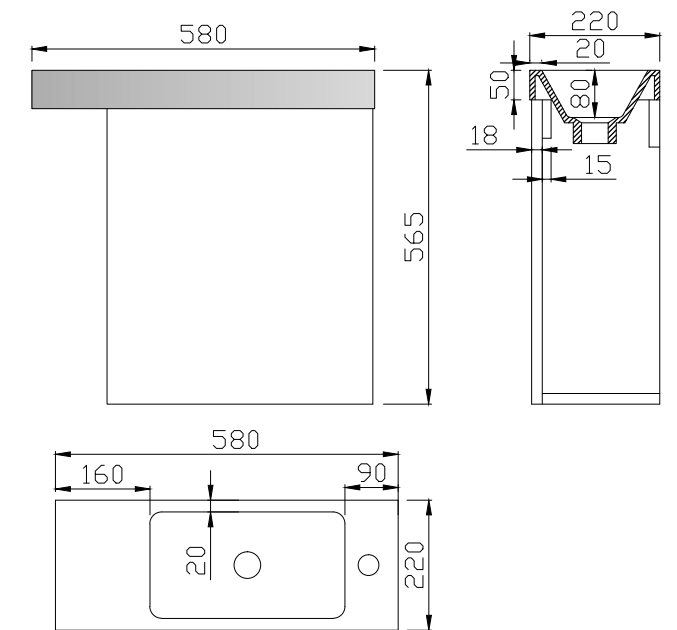

VANITIES - POWDER ROOM

Wall hung vanities

*tap not included
KZPR450CWH
KZPR450CBL (shown)

A beech wood grain laminate finish over 'E-ZERO'
low formaldehyde emitting MDF
Cast stone resin top in glossy white
*tap not included
KZWC550BE Beech (shown)
KZWC550BL Black
KZWC550WH White