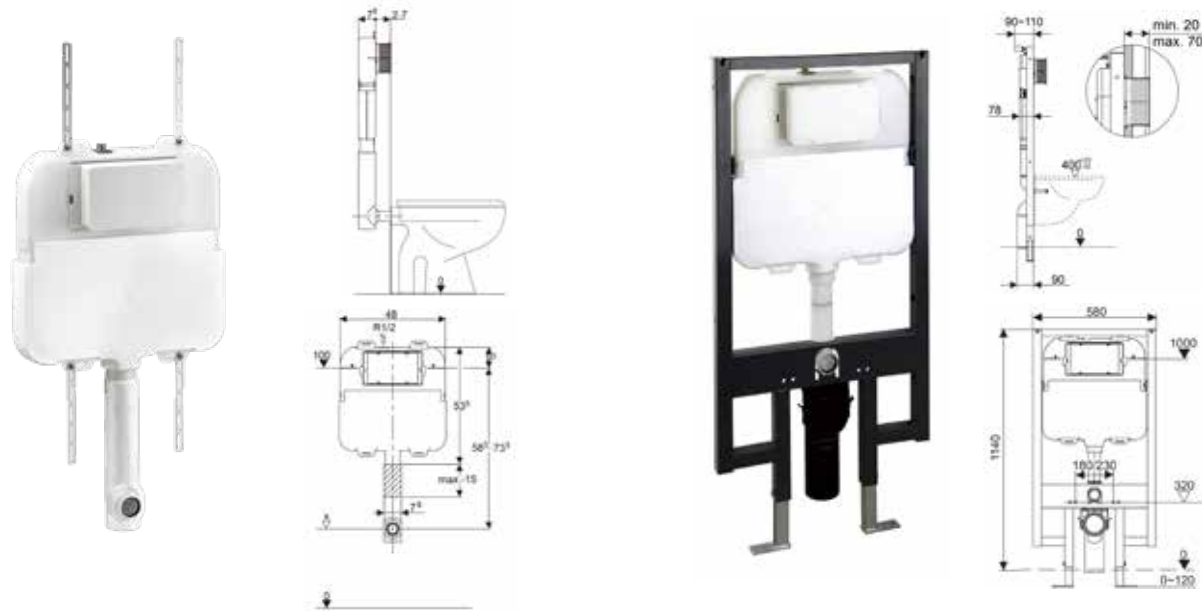

Oxford Pneumatic Slim In Wall Full Frame Cistern
* For use with wall hung pans
K11001FF

OXFORD IN-WALL CISTERNS

Behind the wall flushing systems

The Oxford Pneumatic Slim In-Wall Cisterns and Faceplates are a cutting-edge solution for modern bathrooms. These innovative cisterns are designed specifically to be used with Oxford faceplates and wall hung and floor pans. The cisterns offer a seamless and sleek installation with their pneumatic flushing mechanism, and they provide a powerful and efficient flush every time, surpassing traditional mechanical mechanisms.

- WELS rating: 3 star 6-3 L/min

Oxford Pneumatic Slim In Wall Frameless Cistern
For use with floor mounted pans
K11001FL