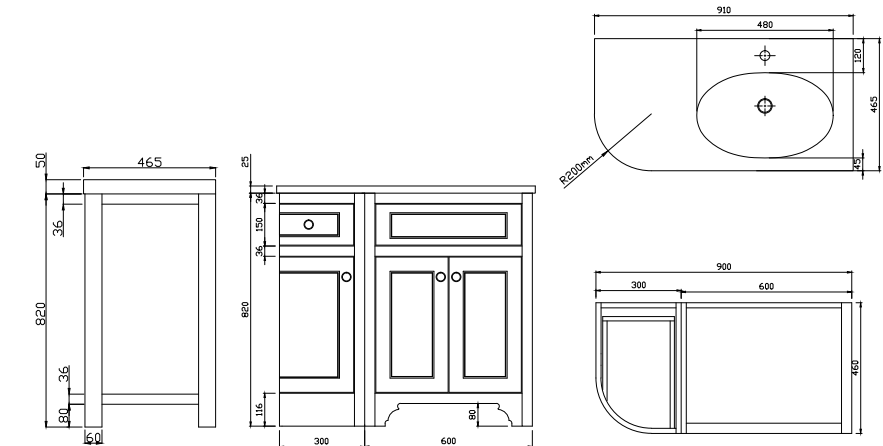

1200mm W x 465mm D x 845mm H
KZENG1200GY Grey

610mm W x 465mm D x 845mm H
KZENG600GY Grey

900mm W x 465mm D x 845mm H
KZENG900RGY Grey

900mm W x 465mm D x 845mm H
KZENG900LGY Grey

VANITIES - POWDER ROOM

Wall hung vanities