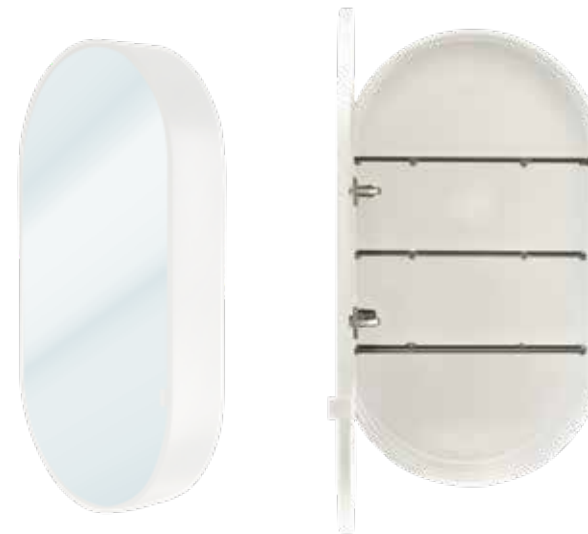

FWL9269 (without overflow)
FWL9269O (with overflow)
Klikklak waste 32mm, oil rubbed bronze

LED MIRRORS - 3 LIGHT SETTINGS, FRAMED AND UN-FRAMED

CADRE ROUND FRAMED Ø850MM

850mm LED Mirror with Demister Matte Black
MC850BL

850mm LED Mirror with Demister Brushed Stainless
MC850BS

OVAL MIRROR CABINETS

- Copper free glass
- Door hinges are strategically positioned to avoid line of sight
- Satin black or white painted finish

- Soft close quick release hinges to assist with the cabinets installation
- Cabinets can be simply drilled directly onto the wall, there are pre-drilled holes on the back of the mirror