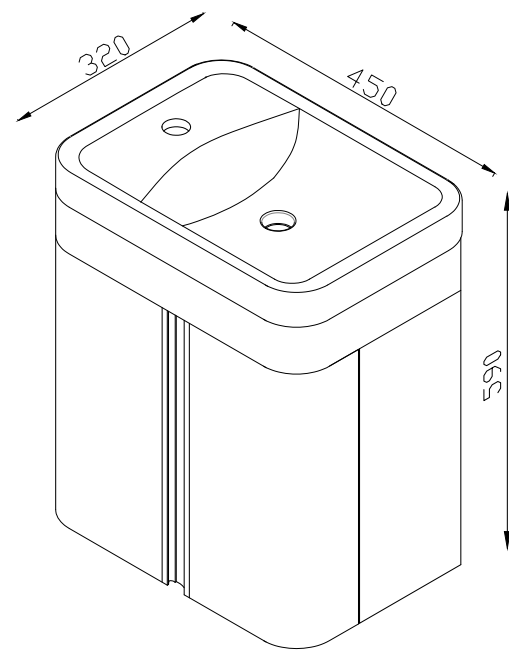

VANITIES - POWDER ROOM

Wall hung vanities

*tap not included
KZPR450CWH
KZPR450CBL (shown)

A beech wood grain laminate finish over 'E-ZERO'
low formaldehyde emitting MDF
Cast stone resin top in glossy white
*tap not included
KZWC550BE Beech (shown)
KZWC550BL Black
KZWC550WH White