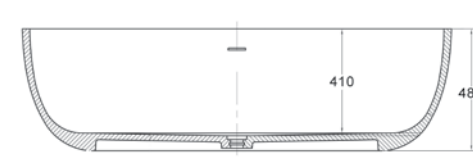

Carbon Quartz

Snow Quartz

Free standing stone 'Quila' bath with pop up waste

WD6589SQ Snow Quartz 1700mm L x 800mm W x 480mm H (shown)

WD6589CQ Carbon Quartz 1700mm L x 800mm W x 480mm H

Other colour options available on indent