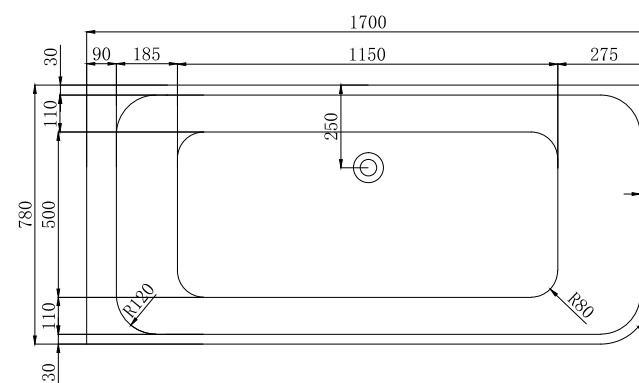

The Smith Back to wall corner acrylic bath left and right

BPBA8356-170L 1700mm L x 780mm W x 600mm H (Shown)

BPBA8356-170R 1700mm L x 780mm W x 600mm H

Available in gloss white and matte white

Includes white klikklak waste