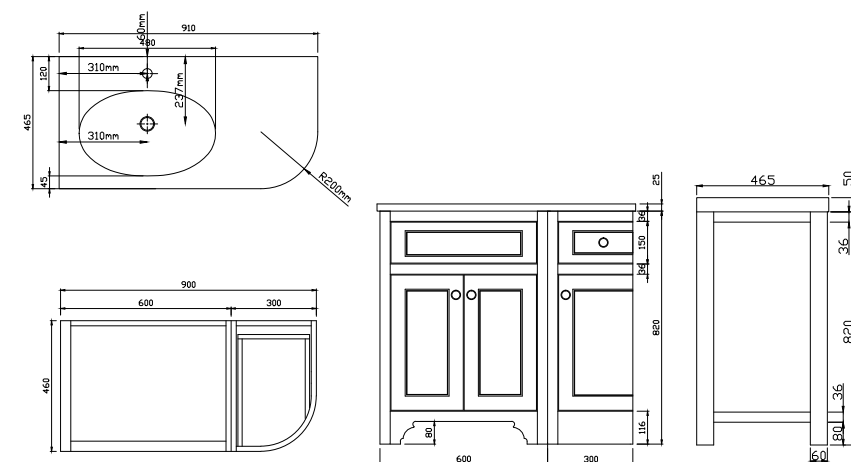

1200mm W x 465mm D x 845mm H
KZENG1200GY Grey

610mm W x 465mm D x 845mm H
KZENG600GY Grey

900mm W x 465mm D x 845mm H
KZENG900RGY Grey

900mm W x 465mm D x 845mm H
KZENG900LGY Grey

VANITIES - POWDER ROOM

Wall hung vanities