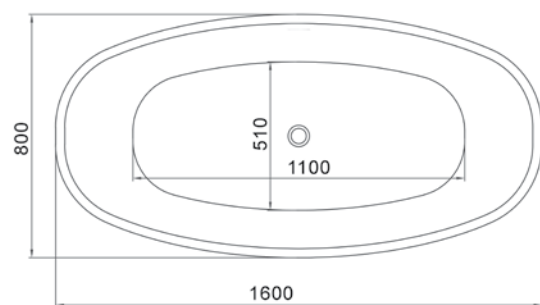

ACRYLIC BATHS

Manufactured from pure acrylic sheets, offering strength and durability, an easy clean surface for health and hygiene.

Free standing acrylic 'Coco' bath with pop up waste

Matte Black 1600mm L x 800mm W x 580mm H (Shown)

WD6026BL