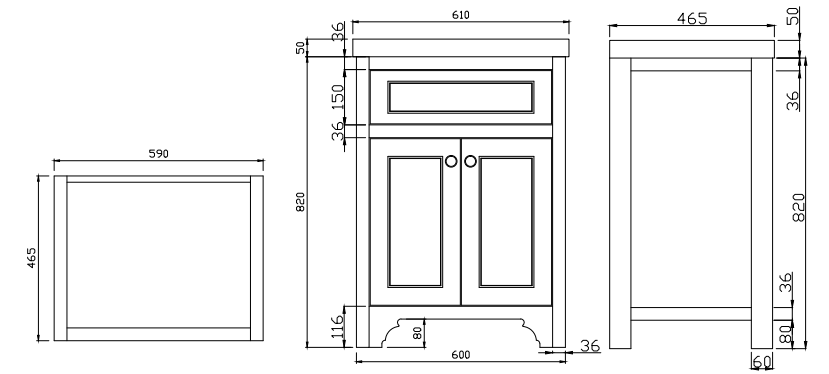

1200mm W x 465mm D x 845mm H
KZENG1200GY Grey

610mm W x 465mm D x 845mm H
KZENG600GY Grey

900mm W x 465mm D x 845mm H
KZENG900RGY Grey

900mm W x 465mm D x 845mm H
KZENG900LGY Grey

VANITIES - POWDER ROOM

Wall hung vanities