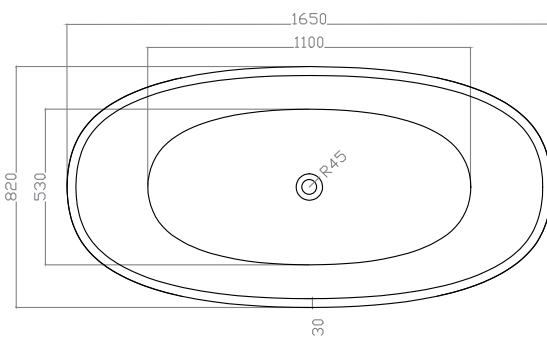

WD6026BL

Free standing acrylic 'Coco' bath with pop up waste

Gloss White 1600mm L x 800mm W x 580mm H

WD6026WH

BPBA8000MW

Free standing acrylic 'Dublin' bath with pop up waste

Matte White 1650mm L x 820mm W x 580mm H