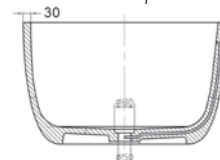

Carbon Quartz

Snow Quartz

Free standing stone 'Quila' bath with pop up waste

WD6589SQ Snow Quartz 1700mm L x 800mm W x 480mm H (shown)

WD6589CQ Carbon Quartz 1700mm L x 800mm W x 480mm H

Other colour options available on indent