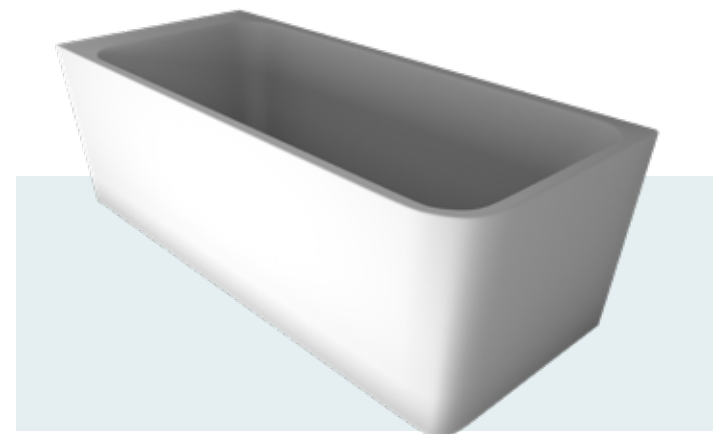

The Smith Back to wall corner acrylic bath left and right

BPBA8356-170L 1700mm L x 780mm W x 600mm H (Shown)

BPBA8356-170R 1700mm L x 780mm W x 600mm H

Available in gloss white and matte white

Includes white klikklak waste