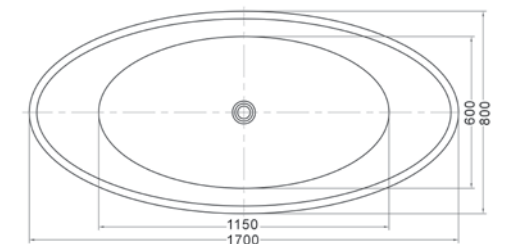

Carbon Quartz

Snow Quartz

Free standing stone 'Quila' bath with pop up waste

WD6589SQ Snow Quartz 1700mm L x 800mm W x 480mm H (shown)

WD6589CQ Carbon Quartz 1700mm L x 800mm W x 480mm H

Other colour options available on indent