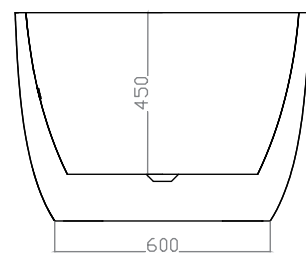

ACRYLIC BATHS

Manufactured from pure acrylic sheets, offering strength and durability, an easy clean surface for health and hygiene.

Matte Black 1600mm L x 800mm W x 580mm H (Shown)

WD6026BL

Gloss White 1600mm L x 800mm W x 580mm H

WD6026WH

BPBA8000MW

Matte White 1650mm L x 820mm W x 580mm H

BPBA8000MW

SMITH BATHS

BPBA8356-170 1700mm L x 800mm W x 600mm H (Shown)

BPBA8356-150 1500mm L x 800mm W x 600mm H

Available in gloss white or matte white

Includes white klikklak waste

BPBA8356-170L 1700mm L x 780mm W x 600mm H (Shown)

BPBA8356-170R 1700mm L x 780mm W x 600mm H

Available in gloss white and matte white

Includes white klikklak waste