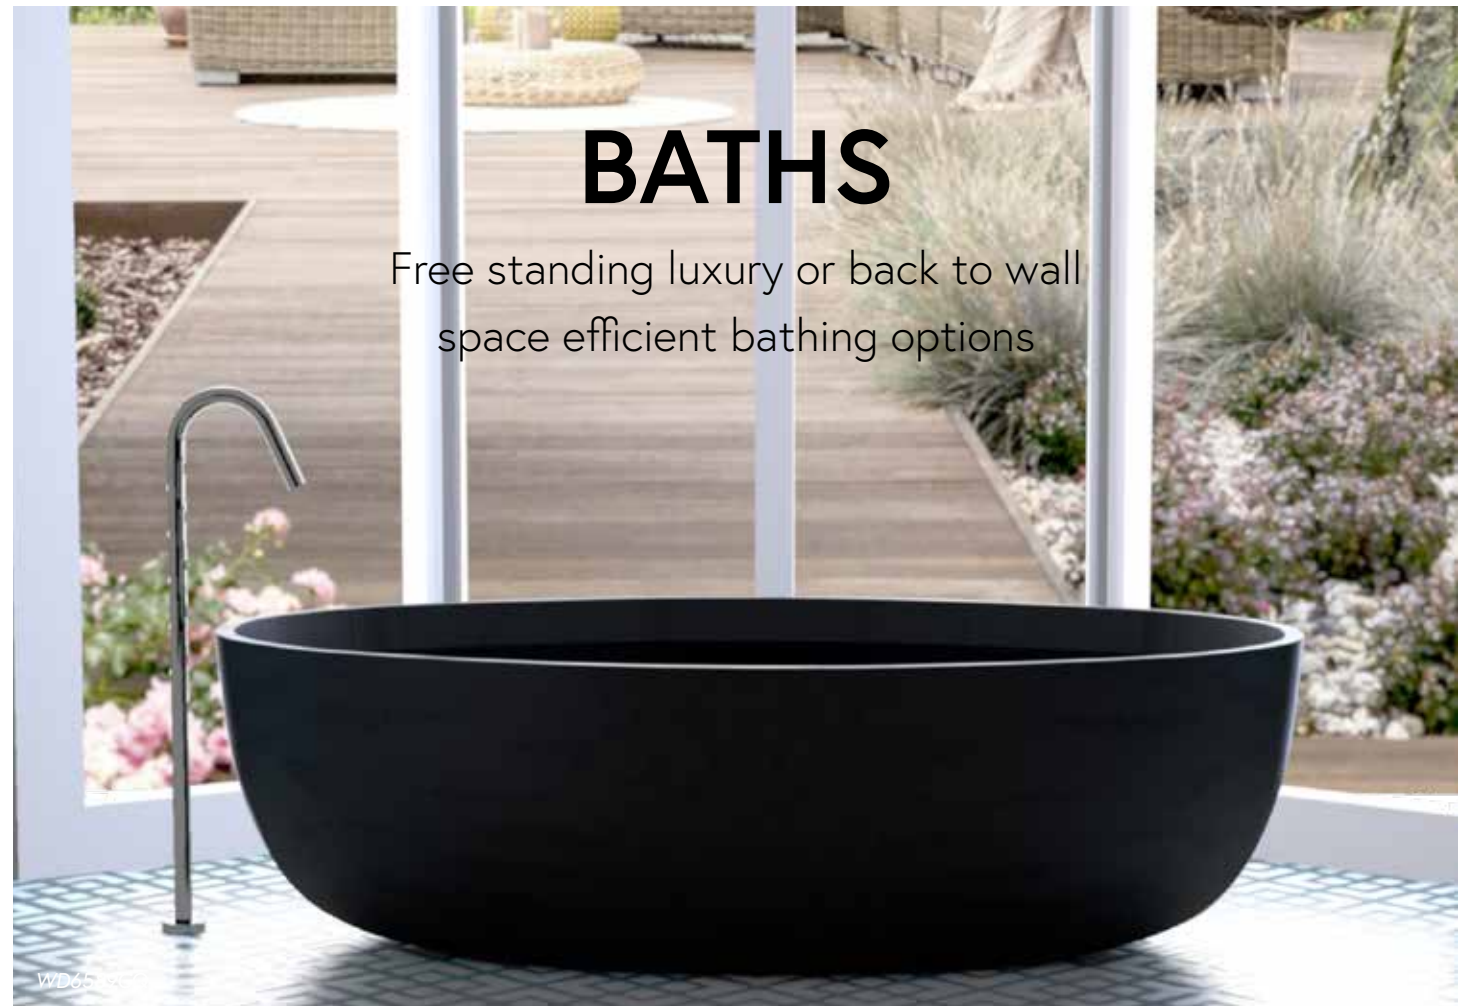

1600mm x 470mm x 25mm
KZTSL1600MW, Matte White

BATHS

Free standing luxury or back to wall
space efficient bathing options

STONE BATHS

Made from a luxurious solid stone resin composite with smooth elegant lines