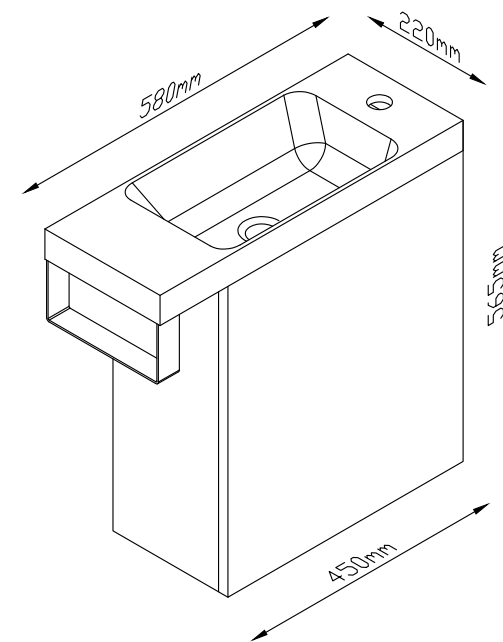

VANITIES - POWDER ROOM

Wall hung vanities

*tap not included
KZPR450CWH
KZPR450CBL (shown)

A beech wood grain laminate finish over 'E-ZERO'
low formaldehyde emitting MDF
Cast stone resin top in glossy white
*tap not included
KZWC550BE Beech (shown)
KZWC550BL Black
KZWC550WH White